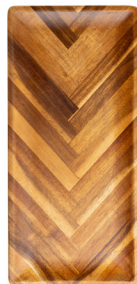

ACACIA COLLECTION™

TONE ON TONE PLATES

Introduce a fresh sense of style to your tabletop with our Tone on Tone Acacia Plates. These beautifully designed boards are perfect for serving appetizers, entrees, desserts, and more, making them a versatile choice for buffets and catered events.

- Conveniently packed for cash & carry

Item #	Description	Min Order
RECTANGULAR TONE ON TONE SERVING PLATE		
a. 12567	External Dimension: 25 x 12 x 2cm Internal Dimension: 23 x 10cm (7.5mm depth)	1 ea
b. 12568	External Dimension: 30 x 14.5 x 2cm Internal Dimension: 28 x 12.5cm (7.5mm depth)	1 ea
c. 12569	External Dimension: 35 x 16.5 x 2cm Internal Dimension: 33 x 14.5cm (7.5mm depth)	1 ea

12569

ACACIA COLLECTION™

SERVING BOARD W/BLACK EDGE

Bring rustic charm to your table setting with these acacia boards with black edges. These boards are perfect for serving your appetizers, entrees, desserts, and more.

- Black edge can be written on with chalk markers
- Conveniently packed for cash & carry

Add a little flair to your faire with personalized messages

Item #	Description	Min Order
RECTANGULAR SERVING BOARD W/ BLACK EDGE		
d. 12574	30.5 x 19.5 x 2cm Wood Dimension: 26 x 15cm	1 ea
e. 12575	35.5 x 23 x 2cm Wood Dimension: 30.5 x 18 cm	1 ea
f. 12576	40.5 x 26.5 x 2cm Wood Dimension: 35.5 x 21.5 cm	1 ea