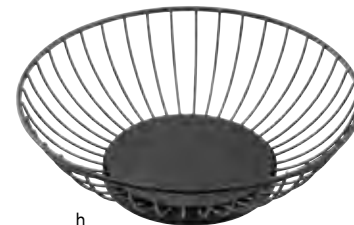

\*Ramekins Not Included

## PARISIAN COLLECTION™ BASKETS

- Wire construction with solid bottoms for additional versatility

g

i

h

# BLACK POWDER COATED METAL BASKETS

Providing an elegant and eye-catching way to serve bread and sides or display fruit and veggies.

# BOUCLÉ COLLECTION™

Item #	Description	Min Order/ Case Pack
<b>BOUCLÉ SERIES BASKETS – BLACK POWDER COATED STEEL</b>		
a. BK37109	Rectangular Basket, 20cm x 11cm (4cm depth)	1 ea / 6 ea
b. BK37409	Oval Basket, 22cm x 14cm (5cm depth)	1 ea / 6 ea
c. BK37508	Round Basket, 19cm dia (5cm depth)	1 ea / 6 ea
d. BK37515	Round Basket, 15cm dia (5cm depth)	1 ea / 6 ea
<b>DELTA SERIES BASKETS – BLACK POWDER COATED STEEL</b>		
e. 10462	15cm dia Round Basket, (5cm depth)	1 ea / 6 ea
f. 10463	20cm dia Round Basket, (5cm depth)	1 ea / 6 ea
g. 10464	25.5cm dia Round Basket, (8.5cm depth)	1 ea / 6 ea
<b>PETAL COLLECTION™ BASKETS – BLACK POWDER COATED METAL</b>		
h. 10537	Rectangular, 22.5 x 15cm (6cm depth)	1 ea / 6 ea
i. 10534	Round, 15cm dia (6cm depth)	1 ea / 6 ea
j. 10535	Round, 20cm dia (5.5cm depth)	1 ea / 6 ea
k. 10536	Oval, 22.5 x 15cm (6cm depth)	1 ea / 6 ea