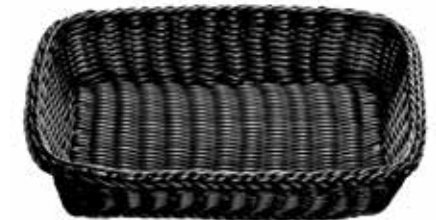

## RIDAL COLLECTION™ BASKETS

- Solid, heavy cord design for superior quality
- Heat lamp and microwave safe up to 65°C
- Microwaveable for limited reheat use

d

g

e

f

THE  
CLASSIC.  
OFTEN  
REPLICATED...

## OVAL PLASTIC BASKETS

- Heat lamp safe up to 65°C
- Max microwave 800 watts

a

b

c

d

e

BLACK (BK)    RED (R)    FOREST GREEN (FG)    GREEN (G)    BROWN (BR)    ROYAL BLUE (BL)    YELLOW (Y)

Item #	Description	Min Order/ Case Pack
<b>CLASSIC OVAL BASKETS – HIGH DENSITY POLYPROPYLENE, 23.5 X 15.5 X 5CM</b>		
1074BK	Black	36 ea
1074BK-6	Black, Pack of 6	1 pk / 6 pk
1074BL	Royal Blue	36 ea
1074BR	Brown	36 ea
1074FG	Forest Green	36 ea
1074G	Green	36 ea
a. 1074R	Red	36 ea
1074R-6	Red, Pack of 6	1 pk / 6 pk
1074Y	Yellow	36 ea
<b>JUMBO OVAL BASKETS – POLYPROPYLENE, 30 X 23 X 5CM</b>		
b. 1084BK	Black	36 ea
1084R	Red	36 ea
<b>CHICAGO PLATTER OVAL BASKETS – POLYPROPYLENE, 27 X 18.5 X 3.5CM</b>		
1076BK	Black	36 ea
c. 1076BR	Brown	36 ea
1076FG	Forest Green	36 ea
1076R	Red	36 ea
<b>SIDE ORDER OVAL BASKETS – HIGH DENSITY POLYETHYLENE, 20 X 13.5 X 5CM</b>		
1071BK	Black	36 ea
d. 1071R	Red	36 ea
<b>TEXAS PLATTER OVAL BASKETS – POLYPROPYLENE, 32.5 X 24 X 4CM</b>		
e. 1086BK	Black	36 ea
1086R	Red	36 ea