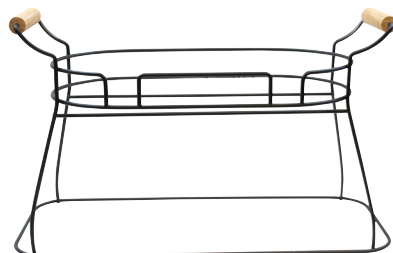

BEVERAGE SOLUTIONS

BEVERAGE STANDS

BEVERAGE STANDS

Item #	Description	Min Order
COLD BEVERAGE GLASS DISPENSERS STANDS		
BDGTUB	Round Beverage Tub Galvanised Steel, Fits: BDG1000, BDG2000, BDG3000, 12394, 123495, 123496, 10090 Ø24cm x 19.5cm	1 / 6
10262	Industrial Collection™ Dispenser Base, Black Powder Coated, Fits: 10090, BDG2000, 123495 21.5 x 21.5 x 26cm	1 / 1
12694 ▶	Beverage Dispenser Wire Stand, Fits: BDG1000, BDG2000, 123494, 123495, 10090 Ø23 x 20.5cm	1 / 12
10361	Beverage Stand for Mini Mason Jar (10360) Only (21.5cm Clearance), 30 x 23.5 x 33.5cm	1 / 6
BDGR1	Single Wire Beverage Dispenser Base, Black Powder Coated, Fits: BDG1000, BDG2000, BDG3000, 123494, 123495, 123496, 10090 21.5cm Clearance	1 / 6
BDGR2	Double Wire Beverage Dispenser Base, Black Powder Coated, Fits: BDG1000, BDG2000, BDG3000, 123494, 123495, 123496, 10090 56.5 x 25.5 x 33cm	1 / 6

BDGTUB

10262

NEW

12694

10361

BDGR1

BDGR2

TUB SETS

GTSS2313N

BT2137N

CHAMPAGNE/WINE BUCKETS & STANDS

5288

5398

RS1432

RS2132

Item #	Description	Capacity	Min Order
COLD BEVERAGE TUB SETS			
GTSS2313N	Brickhouse Collection™ S/S Includes Tub Stand, Accessory & Tray, 70 x 38 x 81.5cm	48.3L	1 / 1
BT2137N	Double Wall Tub Set S/S, Includes Black Powder Coated Stand, Ø51 x 95.5cm	41.4L	1 / 1
CHAMPAGNE / WINE BUCKETS & STANDS			
5288	Chrome Plated Bucket Stand (Fits 5188), Ø20 x 76cm	-	1 / 12
5398	Stainless Steel Bucket Stand (Fits 5198), Ø20 x 59cm	-	1 / 6
RS1432	Remington Rice Pattern Martini Glass Stand S/S, Ø37 x 82.5cm	4.4L	1 / 1
RS2132	Remington Rice Pattern Round Beverage Stand S/S, Ø40.5 x 81cm	9.8L	1 / 1