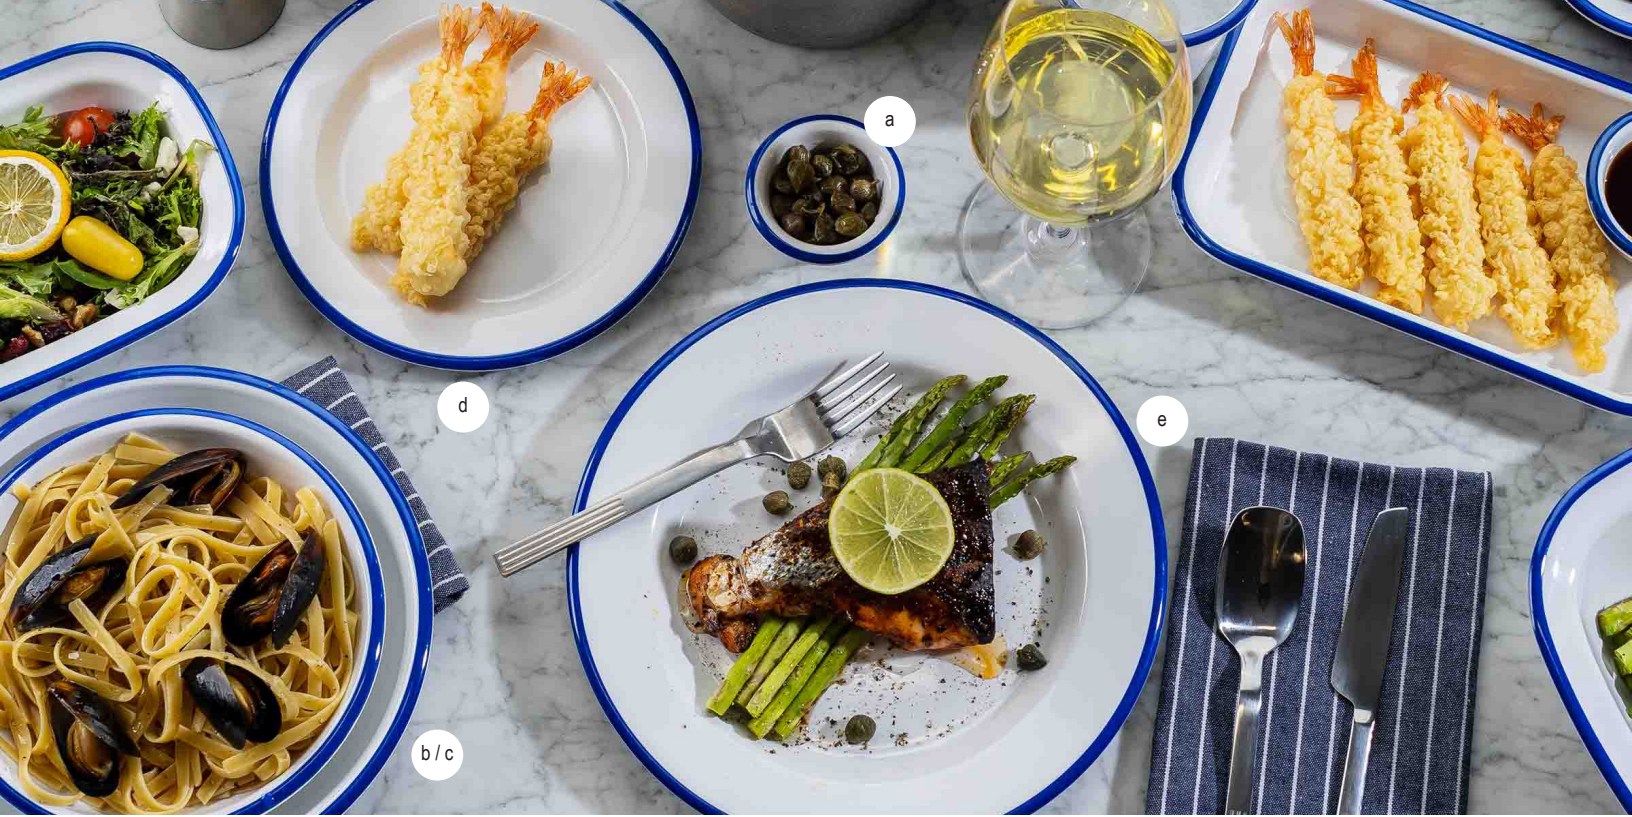

## CANTEEN COLLECTION

## CANTEEN COLLECTION MELAMINE SERVEWARE

Attention: Melamine is not microwave or oven safe.

Item	Description	Capacity	Min Order
<b>CANTEEN COLLECTION™, MELAMINE - WHITE WITH BLUE DECADED EDGE</b>			
	12217EU Round Ramekin, Ø6.5 x 3.5cm	60ml	24/133
a.	12218EU Round Ramekin, Ø8 x 3cm	90ml	24/144
	12219EU Round Ramekin, Ø8.5 x 3.5cm	120ml	24/144
	11731EU Eighth Size Sheet Pan, 25.5 x 15 x 3cm	-	6/24
	11730EU Fourth Size Sheet Pan, 33 x 24 x 3cm	-	6/12
	12168EU Rectangular Serving Tray, 40.5 x 29 x 4cm	-	6/6
b.	12078EU Round Coupe Bowl, Ø19 x 3cm	360ml	12/24
c.	12077EU Round Coupe Bowl, Ø23 x 4cm	720ml	12/24
d.	12172EU Round Plate, Ø20 x 1.5cm	-	6/24
e.	12173EU Round Plate, Ø26 x 2cm	-	6/24
	12079EU Rectangular Serving Pan, 19.5 x 14.5 x 4.5cm	540ml	12/24
	12080EU Rectangular Serving Pan, 24 x 18 x 5cm	900ml	12/24
	12169EU Rectangular Serving Pan, 28 x 20.5 x 6cm	1.7L	4/24
	12170EU Round Serving Bowl, Ø21.5 x 7cm	1.5L	4/16
	12171EU Round Serving Bowl, Ø25.5 x 9cm	4L	4/8
	12174EU Tumbler, Ø10 x 12.5cm	480ml	6/48
<b>CANTEEN COLLECTION™, MELAMINE - WHITE WITH BLACK DECADED EDGE</b>			
	11671EU Eighth Size Sheet Pan, 25.5 x 15 x 3cm	-	6/24
	11669EU Fourth Size Sheet Pan, 33 x 24 x 3cm	-	6/12