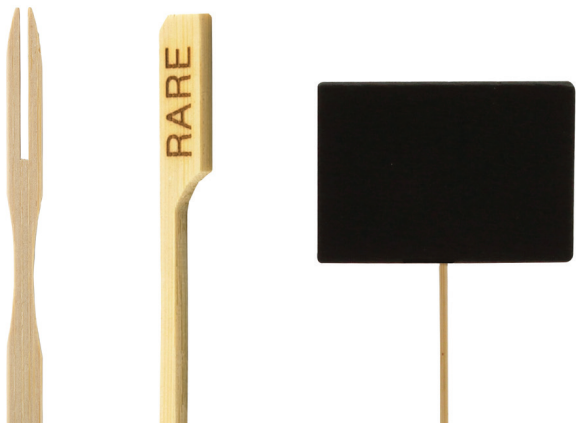

BUFFET & CATERING

Accessories & Disposables

NEW

DISPOSABLE PICKS & UTENSILS

BAMF35

BAML35

BAMPS45

BAMP45PR

BAMH45

BAMDCB35

RARE

MEDRARE

MEDIUM

BAMP45A

BAMP35G

BAMP5G

BAMDCN7

- Disposable
- Single-use

BAMDCP1

BAMDB3

4.4cm Ring diameter
on all cone holders

DCH27

Great for ice cream cones,
trail mix and even k-cups

DISPOSABLE CONES, CUPS & WOOD BOATS

DISPOSABLE CONE HOLDERS

- Display your disposable cones in style with our selection of tiered cone holders

Item	Description	Min Order/ Case Pack
12924 ▶	Two-Tiered Natural Bamboo, 33 x 22 x 12cm (Holds 8 cones)	1/12
12925 ▶	Two-Tiered Black Painted Bamboo, 33 x 22 x 12cm (Holds 8 cones)	1/12
DCH01	Black Powder Coated Ø4.3cm x 10cm (Holds 1 cone)	1/96
DCH27	Chrome Plated Metal, Ø18.5 x 42cm (Holds 27 cones)	1/6