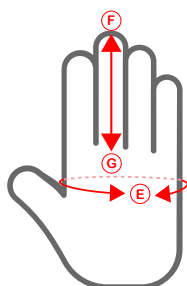

Cut-Resistant Gloves (Pair), Black with Black Cuff, Polyethylene

Extra Large

 1/12

- ANSI cut level 6 protects your teams against potential lacerations
- Made of High Performance Polyethylene (HPPE), stainless steel, spandex & polyester
- Seamless weave with ambidextrous design for comfort and safety
- Extended cuff protects the wrist and holds glove in place
- Sold as a pair

GLOVE SIZING GUIDE

| Item # | Glove Size | Palm Width A to B: Measure your hand at the widest point excluding the thumb. Millimeters | Hand Length C to D: Measure from fingertip to the bottom of your palm. Millimeters | Palm Circumference: E: Measure the circumference of your hand just below your knuckles Millimeters | Finger Length F to G: Measure length of your middle finger. Millimeters |
|--------|------------|---|--|--|---|
| 11207 | XS | 63 - 73 | 152 - 165 | 152 - 178 | 76 - 83 |
| 11208 | S | 73 - 83 | 165 - 178 | 178 - 203 | 83 - 89 |
| 11209 | M | 83 - 92 | 178 - 191 | 203 - 229 | 89 - 95 |
| 11210 | L | 92 - 102 | 191 - 203 | 229 - 254 | 95 - 102 |
| 11211 | XL | 102 - 112 | 203 - 216 | 254 - 280 | 102 - 108 |