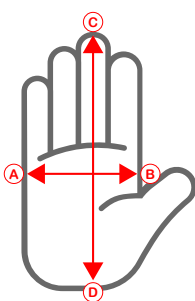

- ANSI cut level 6 protects your teams against potential lacerations
- Made of High Performance Polyethylene (HPPE), stainless steel, spandex & polyester
- Seamless weave with ambidextrous design for comfort and safety
- Extended cuff protects the wrist and holds glove in place
- Sold as a pair

GLOVE SIZING GUIDE

Item #	Glove Size	Palm Width A to B: Measure your hand at the widest point excluding the thumb. Millimeters	Hand Length C to D: Measure from fingertip to the bottom of your palm. Millimeters	Palm Circumference: E: Measure the circumference of your hand just below your knuckles Millimeters	Finger Length F to G: Measure length of your middle finger. Millimeters
11207	XS	63 - 73	152 - 165	152 - 178	76 - 83
11208	S	73 - 83	165 - 178	178 - 203	83 - 89
11209	M	83 - 92	178 - 191	203 - 229	89 - 95
11210	L	92 - 102	191 - 203	229 - 254	95 - 102
11211	XL	102 - 112	203 - 216	254 - 280	102 - 108

If you are between sizes – size down for a snug fit.