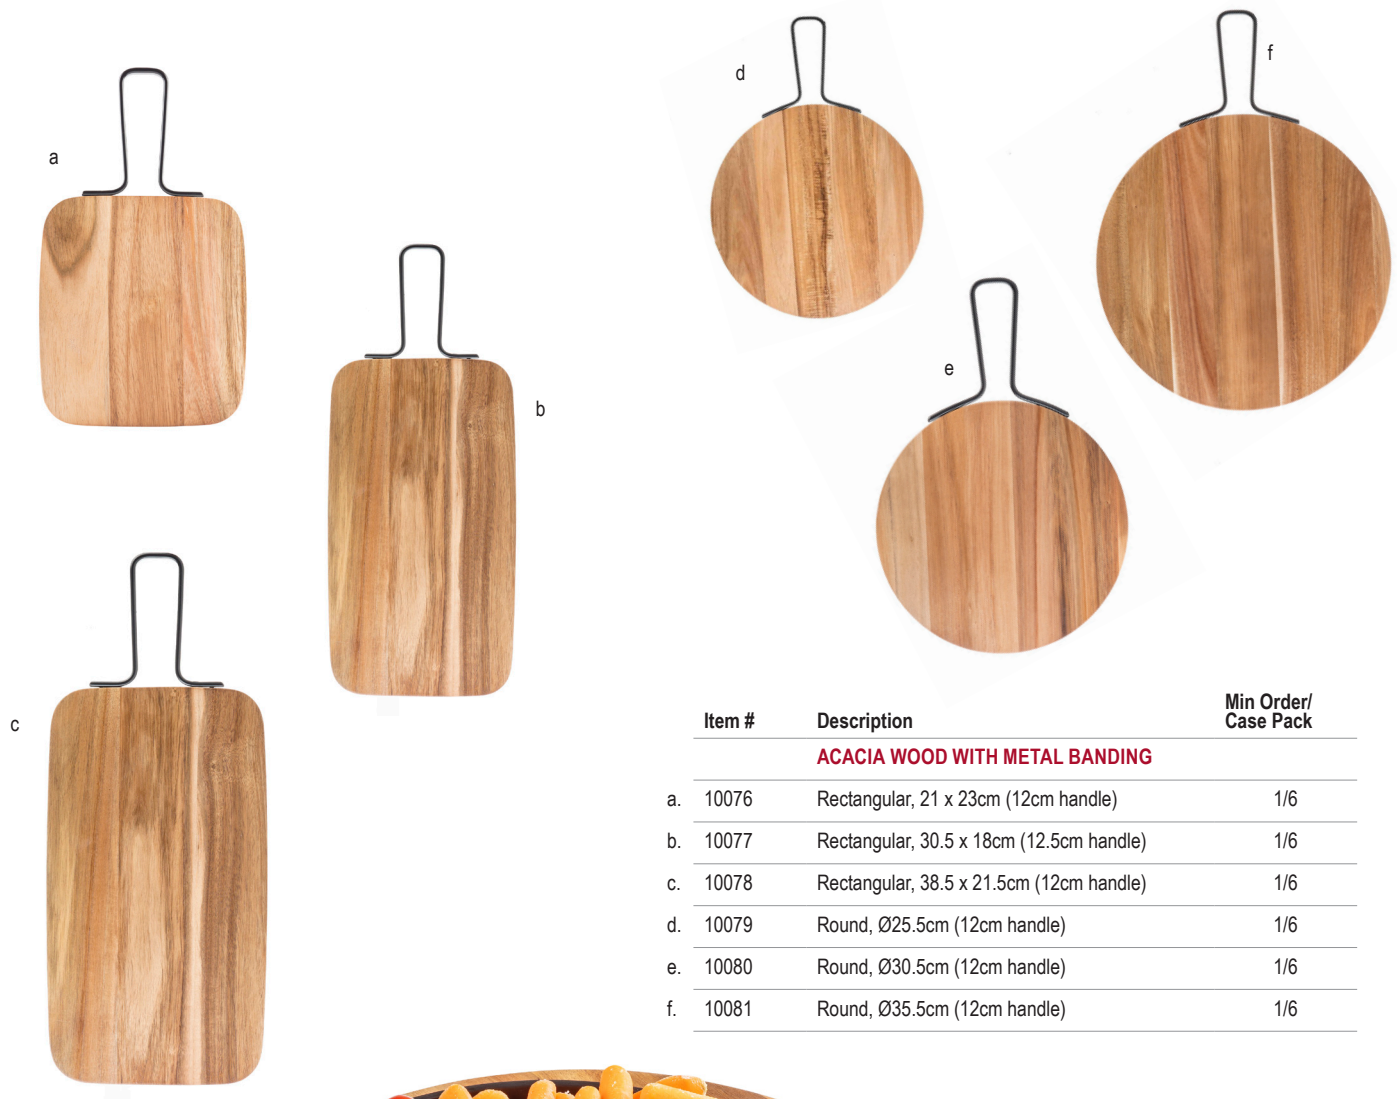

# INDUSTRIAL COLLECTION™ | SERVING PADDLES

Item #	Description	Min Order/ Case Pack
<b>ACACIA WOOD WITH METAL BANDING</b>		
a. 10076	Rectangular, 21 x 23cm (12cm handle)	1/6
b. 10077	Rectangular, 30.5 x 18cm (12.5cm handle)	1/6
c. 10078	Rectangular, 38.5 x 21.5cm (12cm handle)	1/6
d. 10079	Round, Ø25.5cm (12cm handle)	1/6
e. 10080	Round, Ø30.5cm (12cm handle)	1/6
f. 10081	Round, Ø35.5cm (12cm handle)	1/6