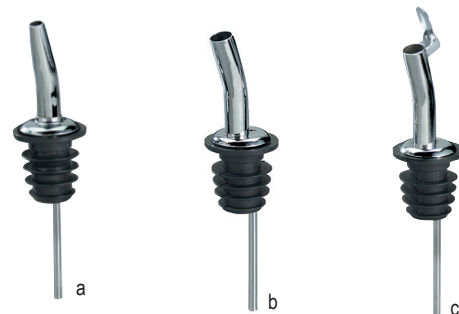

MEASURED | POURERS & COVERS *

DIP TUBE

SPOUT

FREEFLOW | POURERS *

Air vent tube ensures smooth and consistent pouring

Item #	Description	Min Order/ Case Pack
FREE FLOW POURERS—STAINLESS STEEL & PLASTIC		
a. 330	Tapered Speed Pourer, 8mm opening	12/480
b. 320A	Jet Pourer, 8mm opening	12/480
c. 320C	Hinged Flip Cap Jet Pourer, 8mm opening	12/480
d. H320C	Hinged Flip Cap Pourer, 8mm opening	12/48
e. 345	Free Flow Liquor Pourer, 5mm opening	12/480
f. 597P	Weighted Flip Cap Pourer, 8mm opening	12/480
g. 598P	Hinged Flip Cap Speed Pourer Spout, Plastic Vent Tube, 8mm opening	12/480
ECONOMY POURERS—CHROME PLATED ABS & PLASTIC		
h. 35R	Red Pourer, 5mm slanted opening	12/864
i. 35BK	Black Pourer, 5mm slanted opening	12/864
j. 35G	Green Pourer, 5mm slanted opening	12/864
k. 35W	White Pourer, 5mm slanted opening	12/864