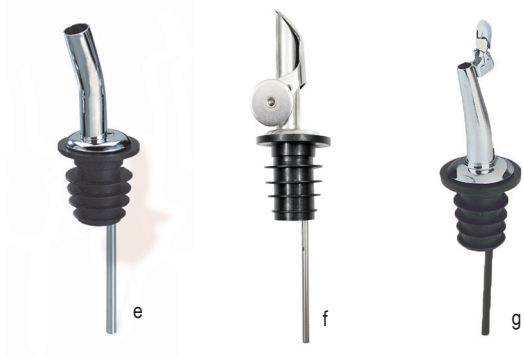

European Headquarters: 27 Causeway Road, Corby Northants. NN17 4DU | Customer service: 01536 400091
salesuk@tablecraft.com | eu.tablecraft.com