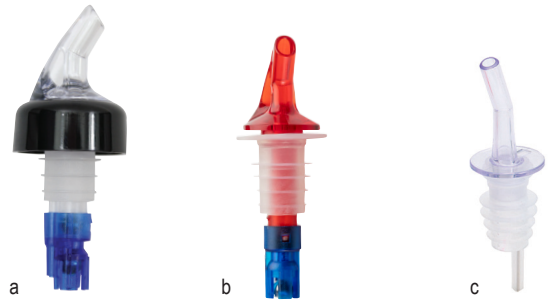

**POURERS
& COVERS**

the proper pour[®]

Item #	Description	Min Order/ Case Pack
MEASURED POURERS		
a. 4244A	Black with Blue Dip Tube, 8mm opening, 25ml	12/144
b. 146A	Proper Pour III Red with Blue Dip Tube, 8mm opening, 25ml	12/144
c. 1802	Clear SAN Pourer, 6mm opening	12/144
d. 295X	Screen Em Smoke Pourer, 8mm opening	12/144
e. DCBK	Dust Cap Cover, Opaque Black, Pack of 12	1/144

MEASURED | POURERS & COVERS *

DIP TUBE

SPOUT

FREEFLOW | POURERS *

Air vent tube ensures smooth and consistent pouring

Item #	Description	Min Order/ Case Pack
FREE FLOW POURERS—STAINLESS STEEL & PLASTIC		
a. 330	Tapered Speed Pourer, 8mm opening	12/480
b. 320A	Jet Pourer, 8mm opening	12/480
c. 320C	Hinged Flip Cap Jet Pourer, 8mm opening	12/480
d. H320C	Hinged Flip Cap Pourer, 8mm opening	12/48
e. 345	Free Flow Liquor Pourer, 5mm opening	12/480
f. 597P	Weighted Flip Cap Pourer, 8mm opening	12/480
g. 598P	Hinged Flip Cap Speed Pourer Spout, Plastic Vent Tube, 8mm opening	12/480
ECONOMY POURERS—CHROME PLATED ABS & PLASTIC		
h. 35R	Red Pourer, 5mm slanted opening	12/864
i. 35BK	Black Pourer, 5mm slanted opening	12/864
j. 35G	Green Pourer, 5mm slanted opening	12/864
k. 35W	White Pourer, 5mm slanted opening	12/864