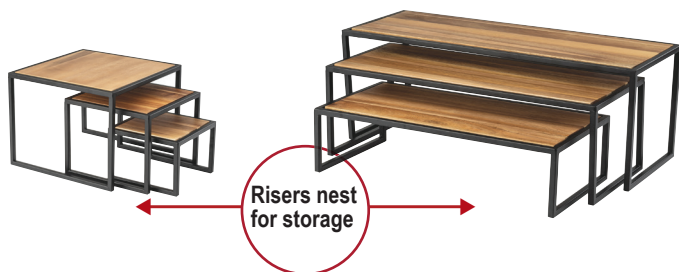

Click link to see our new Nesting Risers YouTube video!

NEW
IN Q3

b

a

RECTANGULAR AND SQUARE RISERS

Our riser collections can play a supporting role in any buffet line, catering event, or tablescap with ease and versatility. Dual tone of materials offer a neutral but modern presentation.

- Available in two styles: square and rectangular
- Black Powder Coated Steel and Acacia Wood
- Set of three risers nest together for easy storage
- Hand wash only

Risers nest for storage

Item #	Description	Min Order
RISERS – ACACIA & BLACK POWDER COATED STEEL		
a. 12261 ▶	Rectangular Risers Combo: Acacia & Powder Coated Steel, Set of 3 (small: 44 x 20.5 x 11cm, medium: 50 x 20.5 x 16cm, large: 56 x 20.5 x 20.5cm)	1 set
b. 12262 ▶	Square Risers Combo: Acacia & Powder Coated Steel, Set of 3 (small: 16 x 16 x 11cm, medium: 20 x 20 x 16cm, large: 26 x 26 x 20.5cm)	1 set