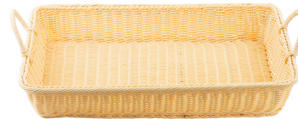

HANDWOVEN BASKETS | POLYPROPYLENE

Heavy cord rattan-weave design, all-purpose serving baskets

Item #	Description	Min Order
HANDWOVEN BASKETS- POLYPROPYLENE		
1171W	Serving Basket, Polypropylene Casing, Steel Interior, Oval, 17.5 x 13 x 5cm	12 / 144
a. 1174W	Serving Basket, Polypropylene Casing, Steel Interior, Oval, 23 x 15 x 5.5cm	12 / 144
1175W	Serving Basket, Polypropylene Casing, Steel Interior, Round, Ø21.5 x 5.5cm	12 / 144
1176W	Serving Basket, Polypropylene Casing, Steel Interior, Oval, 26 x 16.5 x 9cm	12 / 144
b. 1177W	Natural, Round, Polypropylene Cord, Ø18 x 6cm	12 / 144
1188W	Natural, Display Basket, Rectangular, 35.5 x 25.5 x 7.5cm	6 / 48
c. 1189W	Natural, Display Basket, Rectangular, 42 x 29 x 7.5cm	6 / 48
1192W	Natural, Display Basket, Rectangular, 45.5 x 31.5 x 7.5cm	6 / 48
1471	Oval, Brown, 18 x 13.5 x 5cm	12 / 144
1474	Oval, Brown, 23 x 15.5 x 6cm	12 / 144
d. 1475	Round, Brown, Ø22 x 6cm	12 / 144
e. 12128	Natural, Round Tapered, Ø34.5 x 14.5cm	1 / 20
12129	Black, Round Tapered, Ø34.5 x 14.5cm	1 / 20
f. 12132	Natural, Rectangular w/ Handles, 60 x 38 x 14cm	1 / 20
12133	Black, Rectangular w/ Handles, 60 x 38 x 14cm	1 / 20
12134	Natural, Rectangular w/ Handles, 39.5 x 32 x 12cm	1 / 20
g. 12135	Black, Rectangular w/ Handles, 39.5 x 32 x 12cm	1 / 20
12250	Natural, Angled Round, Ø25.5 x 12.5cm	1 / 40
h. 12251	Black, Angled Round, Ø25.5 x 12.5cm	1 / 40

f.