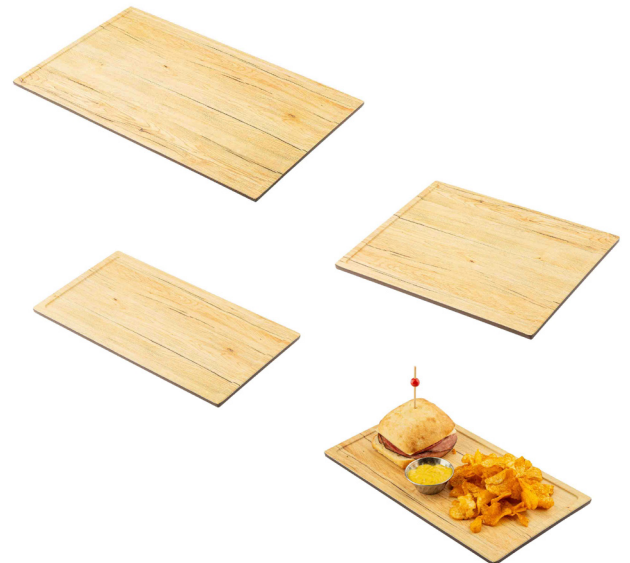

SERVING

Collection

NEW

MELAMINE SERVING TRAYS

SERVING TRAYS

Our melamine serving trays feature a wood-look decal, combining durability with a casual, rustic style perfect for indoor or outdoor use.

- Not microwave or oven safe
- Melamine- easy to clean, dishwasher safe
- Tray Decal & Base Colors: Smokehouse/Gray, Onyx/Black, Timber/Brown
- Heat safe up to 100°C
- Designed to also fit on Gastronorm crates (see page 4 in our catalogue)

Item	Description	Min Order/ Case Pack
SMOKEHOUSE - GRAY, MELAMINE		
13317EU ▶	55 x 32 x 2cm, Fits Full Size Gastronorm Crates	4/4
13318EU ▶	32 x 26 x 2cm, Fits Half Size Gastronorm Crates	6/6
13319EU ▶	32 x 17 x 2cm, Fits Third Size Gastronorm Crates	6/6
13320EU ▶	26 x 16 x 2cm, Fits Fourth Size Gastronorm Crates	6/6
ONYX - BLACK, MELAMINE		
13321EU ▶	55 x 32 x 2cm, Fits Full Size Gastronorm Crates	4/4
13322EU ▶	32 x 26 x 2cm, Fits Half Size Gastronorm Crates	6/6
13323EU ▶	32 x 17 x 2cm, Fits Third Size Gastronorm Crates	6/6
13324EU ▶	26 x 16 x 2cm, Fits Fourth Size Gastronorm Crates	6/6
TIMBER - TAN, MELAMINE		
13325EU ▶	55 x 32 x 2cm, Fits Full Size Gastronorm Crates	4/4
13326EU ▶	32 x 26 x 2cm, Fits Half Size Gastronorm Crates	6/6
13327EU ▶	32 x 17 x 2cm, Fits Third Size Gastronorm Crates	6/6
13328EU ▶	26 x 16 x 2cm, Fits Fourth Size Gastronorm Crates	6/6