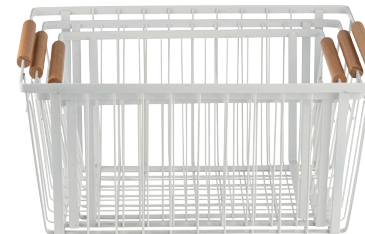

WHITE WIRE BASKETS AND TWO-TIERED BASKET DISPLAY

Create a brighter, lighter grab & go station for breakfast items, baked goods, fruits, every ware. every day.

- White Powder Coated Steel with Wooden Handles
- 2-Tier basket display requires minimal assembly

NEW
Q3

Item #	Description	Min Order/ Case Pack
WHITE POWDER COATED METAL WITH WOODEN HANDLES		
a. 11784 ▶	2-Tier Basket Display, White, 30 x 23 x 31cm (overall) Small Basket (top) 24 x 18 x 5cm, Large Basket (bottom) 30 x 18 x 5cm	1 ea / 6 ea
b. 11785 ▶	Storage Basket with Handles, White 30.5 x 20.5 x 15cm	1 ea / 6 ea
c. 11786 ▶	Storage Basket with Handles, White 34.5 x 23 x 17cm	1 ea / 6 ea
d. 11787 ▶	Storage Basket with Handles, White 37 x 26 x 18.5cm	1 ea / 6 ea

Storage baskets nest together for compact storage