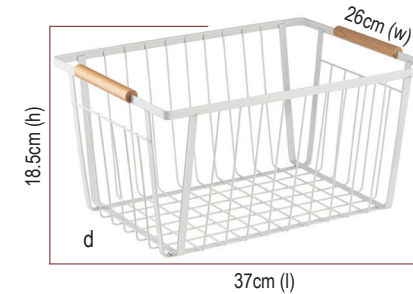

WHITE WIRE BASKETS AND TWO-TIERED BASKET DISPLAY

Create a brighter, lighter grab & go station for breakfast items, baked goods, fruits, every ware. every day.

- White Powder Coated Steel with Wooden Handles
- 2-Tier basket display requires minimal assembly

NEW
Q3

Item #	Description	Min Order/ Case Pack
WHITE POWDER COATED METAL WITH WOODEN HANDLES		
a. 11784 ▶	2-Tier Basket Display, White, 30 x 23 x 31cm (overall) Small Basket (top) 24 x 18 x 5cm, Large Basket (bottom) 30 x 18 x 5cm	1 ea / 6 ea
b. 11785 ▶	Storage Basket with Handles, White 30.5 x 20.5 x 15cm	1 ea / 6 ea
c. 11786 ▶	Storage Basket with Handles, White 34.5 x 23 x 17cm	1 ea / 6 ea
d. 11787 ▶	Storage Basket with Handles, White 37 x 26 x 18.5cm	1 ea / 6 ea

Storage baskets nest together for compact storage