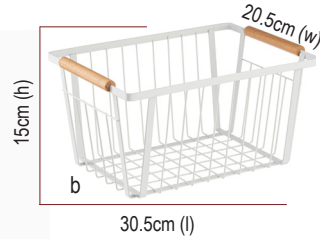

WHITE WIRE BASKETS AND TWO-TIERED BASKET DISPLAY

Create a brighter, lighter grab & go station for breakfast items, baked goods, fruits, every ware. every day.

- White Powder Coated Steel with Wooden Handles
- 2-Tier basket display requires minimal assembly

NEW
Q3

Item #	Description	Min Order/ Case Pack
WHITE POWDER COATED METAL WITH WOODEN HANDLES		
a. 11784 ▶	2-Tier Basket Display, White, 30 x 23 x 31cm (overall) Small Basket (top) 24 x 18 x 5cm, Large Basket (bottom) 30 x 18 x 5cm	1 ea / 6 ea
b. 11785 ▶	Storage Basket with Handles, White 30.5 x 20.5 x 15cm	1 ea / 6 ea
c. 11786 ▶	Storage Basket with Handles, White 34.5 x 23 x 17cm	1 ea / 6 ea
d. 11787 ▶	Storage Basket with Handles, White 37 x 26 x 18.5cm	1 ea / 6 ea

Storage baskets nest together for compact storage