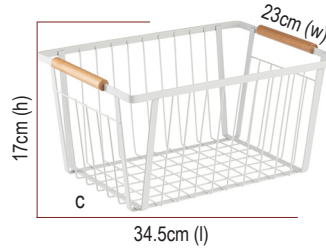

WHITE WIRE BASKETS AND TWO-TIERED BASKET DISPLAY

Create a brighter, lighter grab & go station for breakfast items, baked goods, fruits, every ware. every day.

- White Powder Coated Steel with Wooden Handles
- 2-Tier basket display requires minimal assembly

NEW
Q3

Item #	Description	Min Order/ Case Pack
WHITE POWDER COATED METAL WITH WOODEN HANDLES		
a. 11784 ▶	2-Tier Basket Display, White, 30 x 23 x 31cm (overall) Small Basket (top) 24 x 18 x 5cm, Large Basket (bottom) 30 x 18 x 5cm	1 ea / 6 ea
b. 11785 ▶	Storage Basket with Handles, White 30.5 x 20.5 x 15cm	1 ea / 6 ea
c. 11786 ▶	Storage Basket with Handles, White 34.5 x 23 x 17cm	1 ea / 6 ea
d. 11787 ▶	Storage Basket with Handles, White 37 x 26 x 18.5cm	1 ea / 6 ea

Storage baskets nest together for compact storage