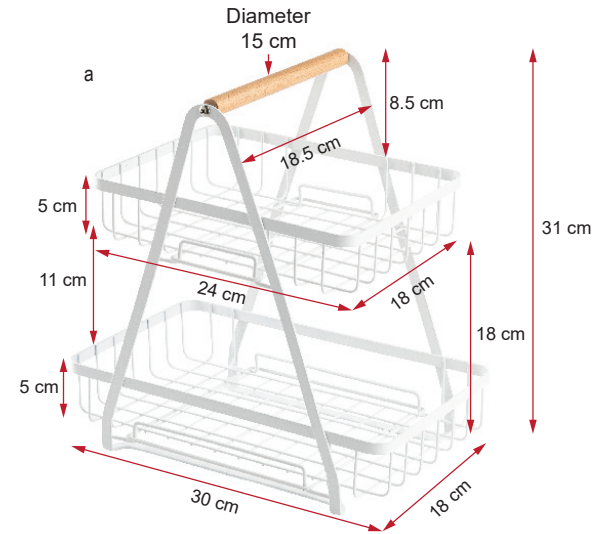

WHITE WIRE BASKETS AND TWO-TIERED BASKET DISPLAY

Create a brighter, lighter grab & go station for breakfast items, baked goods, fruits, every ware. every day.

- White Powder Coated Steel with Wooden Handles
- 2-Tier basket display requires minimal assembly

NEW
Q3

Item #	Description	Min Order/ Case Pack
WHITE POWDER COATED METAL WITH WOODEN HANDLES		
a. 11784 ▶	2-Tier Basket Display, White, 30 x 23 x 31cm (overall) Small Basket (top) 24 x 18 x 5cm, Large Basket (bottom) 30 x 18 x 5cm	1 ea / 6 ea
b. 11785 ▶	Storage Basket with Handles, White 30.5 x 20.5 x 15cm	1 ea / 6 ea
c. 11786 ▶	Storage Basket with Handles, White 34.5 x 23 x 17cm	1 ea / 6 ea
d. 11787 ▶	Storage Basket with Handles, White 37 x 26 x 18.5cm	1 ea / 6 ea

Storage baskets nest together for compact storage