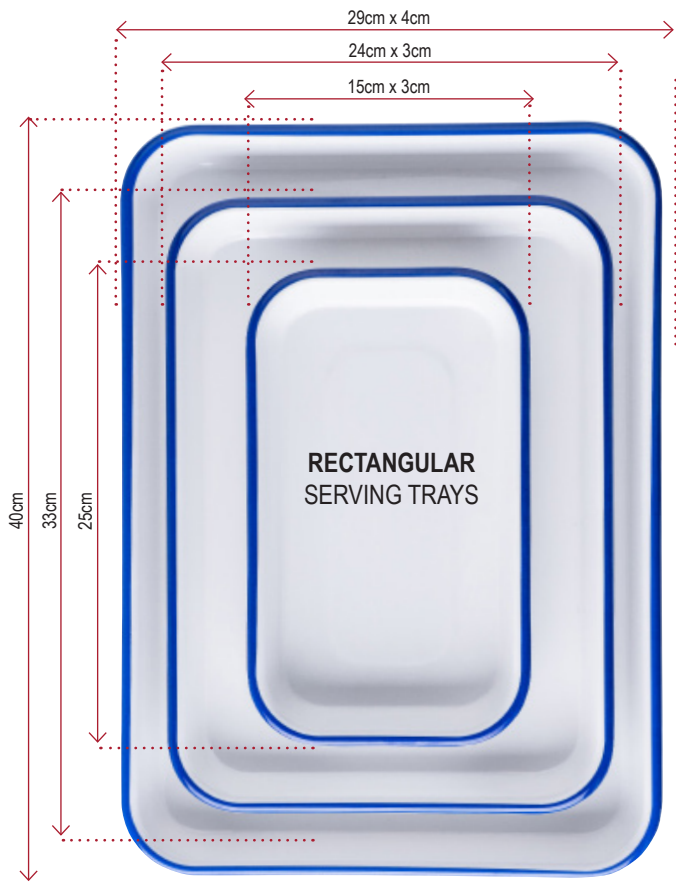

MELAMINE SOLUTIONS
SERVEWARE WITH DECALED COLOURED EDGE

▼
NEW
IN Q3

MELAMINE SERVEWARE WITH DECALED COLOURED EDGE

BLUE TRAY

MELAMINE SERVEWARE WITH DECALED COLOURED EDGE

Serveware designed to have the look of enamelware but with the durability of melamine. The different colour rims bring timeless style to your table. Great for serving appetisers, entrees, and desserts.

- Unique matte finish on outside with glossy finish inside
- Safe for temperatures up to 100°C
- Easy to clean, dishwasher safe

Item	Description	Capacity	Min Order/ Case Pack
WHITE SERVEWARE WITH BLUE DECALED EDGE			
a.	11730EU ▶ Fourth Size Sheet Tray, 33 x 24 x 3cm	-	6 ea
b.	11731EU ▶ Eighth Size Sheet Tray, 25.5 x 15 x 3cm	-	6 ea
c.	12168EU ▶ Rectangular Serving Tray, 40.5 cm x 29 x 4cm	-	6 ea
d.	12170EU ▶ Round Serving Bowl, 21.5cm dia x 7cm	1.7L	6 ea
e.	12171EU ▶ Round Serving Bowl, 25.5cm dia x 9cm	4L	6 ea
f.	12172EU ▶ Round Plate, 20cm dia x 1.5cm	-	6 ea
g.	12173EU ▶ Round Plate, 26cm dia x 2cm	-	6 ea
h.	12174EU ▶ Tumbler, 10cm dia x 12.5cm	480 ml	6 ea
i.	12078EU ▶ Round Coupe Bowl, 19cm dia x 3cm	360 ml	6 ea
j.	12077EU ▶ Round Coupe Bowl, 23cm dia x 4cm	720 ml	6 ea
k.	12079EU ▶ Rectangular Serving Pan, 19.5 x 14.6 x 4.5cm	540 ml	6 ea
l.	12080EU ▶ Rectangular Serving Pan, 24 x 18 x 5cm	900 ml	6 ea
m.	12169EU ▶ Rectangular Serving Pan, 28 x 20.5 x 6cm	1.4L	6 ea
n.	12217EU ▶ Round Ramekin, 6.5cm dia x 3.5cm	60ml	24 ea
o.	12218EU ▶ Round Ramekin, 8cm dia x 3cm	90ml	24 ea
p.	12219EU ▶ Round Ramekin, 8.5 cm dia x 3.5cm	120ml	24 ea

MELAMINE SERVEWARE WITH DECALED COLOURED EDGE

NEW
IN Q3

MELAMINE SOLUTIONS
SERVEWARE WITH DECALED COLOURED EDGE