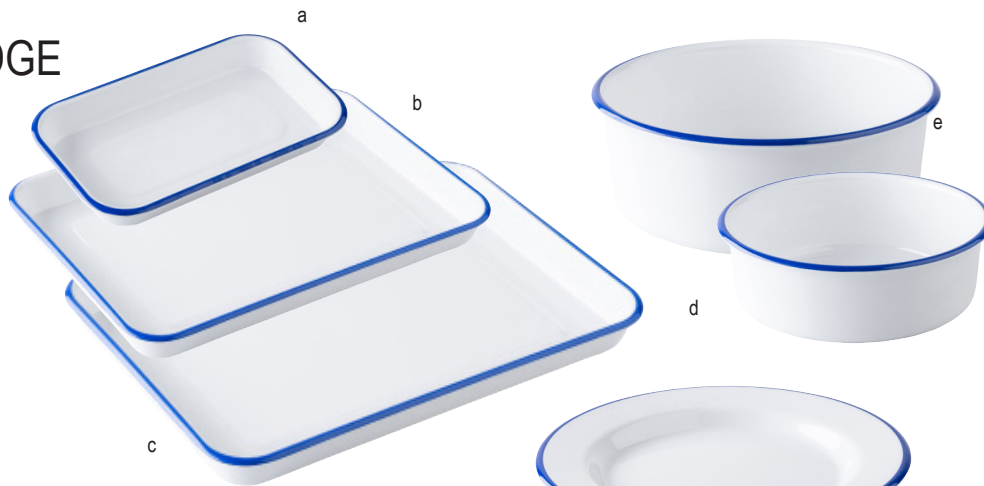

MELAMINE SOLUTIONS
SERVEWARE WITH DECALED COLOURED EDGE

▼
NEW
IN Q3

MELAMINE SERVEWARE WITH DECALED COLOURED EDGE

BLUE TRAY

MELAMINE SERVEWARE WITH DECALED COLOURED EDGE

Serveware designed to have the look of enamelware but with the durability of melamine. The different colour rims bring timeless style to your table. Great for serving appetisers, entrees, and desserts.

- Unique matte finish on outside with glossy finish inside
- Safe for temperatures up to 100°C
- Easy to clean, dishwasher safe

Item	Description	Capacity	Min Order/ Case Pack
WHITE SERVEWARE WITH BLUE DECALED EDGE			
a.	11730EU ▶ Fourth Size Sheet Tray, 33 x 24 x 3cm	-	6 ea
b.	11731EU ▶ Eighth Size Sheet Tray, 25.5 x 15 x 3cm	-	6 ea
c.	12168EU ▶ Rectangular Serving Tray, 40.5 cm x 29 x 4cm	-	6 ea
d.	12170EU ▶ Round Serving Bowl, 21.5cm dia x 7cm	1.7L	6 ea
e.	12171EU ▶ Round Serving Bowl, 25.5cm dia x 9cm	4L	6 ea
f.	12172EU ▶ Round Plate, 20cm dia x 1.5cm	-	6 ea
g.	12173EU ▶ Round Plate, 26cm dia x 2cm	-	6 ea
h.	12174EU ▶ Tumbler, 10cm dia x 12.5cm	480 ml	6 ea
i.	12078EU ▶ Round Coupe Bowl, 19cm dia x 3cm	360 ml	6 ea
j.	12077EU ▶ Round Coupe Bowl, 23cm dia x 4cm	720 ml	6 ea
k.	12079EU ▶ Rectangular Serving Pan, 19.5 x 14.6 x 4.5cm	540 ml	6 ea
l.	12080EU ▶ Rectangular Serving Pan, 24 x 18 x 5cm	900 ml	6 ea
m.	12169EU ▶ Rectangular Serving Pan, 28 x 20.5 x 6cm	1.4L	6 ea
n.	12217EU ▶ Round Ramekin, 6.5cm dia x 3.5cm	60ml	24 ea
o.	12218EU ▶ Round Ramekin, 8cm dia x 3cm	90ml	24 ea
p.	12219EU ▶ Round Ramekin, 8.5 cm dia x 3.5cm	120ml	24 ea

MELAMINE SERVEWARE WITH DECALED COLOURED EDGE

NEW
IN Q3

MELAMINE SOLUTIONS
SERVEWARE WITH DECALED COLOURED EDGE