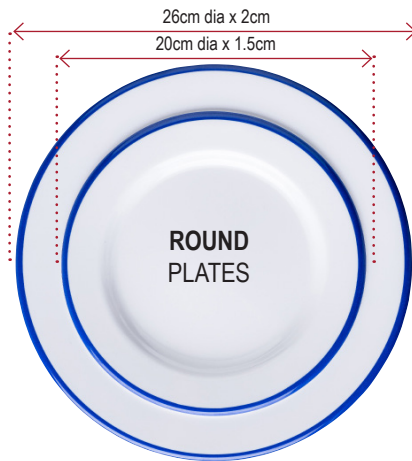

MELAMINE SERVEWARE WITH DECALED COLOURED EDGE

NEW
IN Q3

MELAMINE SOLUTIONS
SERVEWARE WITH DECALED COLOURED EDGE