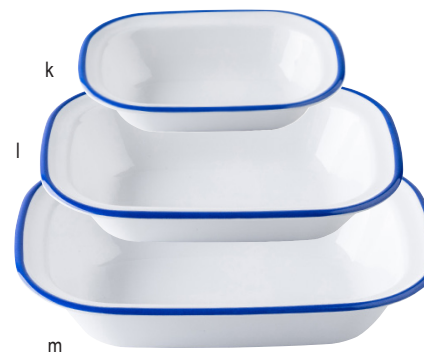

MELAMINE SOLUTIONS
SERVEWARE WITH DECALED COLOURED EDGE

▼
NEW
IN Q3

MELAMINE SERVEWARE WITH DECALED COLOURED EDGE

BLUE TRAY

MELAMINE SERVEWARE WITH DECALED COLOURED EDGE

Serveware designed to have the look of enamelware but with the durability of melamine. The different colour rims bring timeless style to your table. Great for serving appetisers, entrees, and desserts.

- Unique matte finish on outside with glossy finish inside
- Safe for temperatures up to 100°C
- Easy to clean, dishwasher safe

Item	Description	Capacity	Min Order/ Case Pack
WHITE SERVEWARE WITH BLUE DECALED EDGE			
a.	11730EU ▶ Fourth Size Sheet Tray, 33 x 24 x 3cm	-	6 ea
b.	11731EU ▶ Eighth Size Sheet Tray, 25.5 x 15 x 3cm	-	6 ea
c.	12168EU ▶ Rectangular Serving Tray, 40.5 cm x 29 x 4cm	-	6 ea
d.	12170EU ▶ Round Serving Bowl, 21.5cm dia x 7cm	1.7L	6 ea
e.	12171EU ▶ Round Serving Bowl, 25.5cm dia x 9cm	4L	6 ea
f.	12172EU ▶ Round Plate, 20cm dia x 1.5cm	-	6 ea
g.	12173EU ▶ Round Plate, 26cm dia x 2cm	-	6 ea
h.	12174EU ▶ Tumbler, 10cm dia x 12.5cm	480 ml	6 ea
i.	12078EU ▶ Round Coupe Bowl, 19cm dia x 3cm	360 ml	6 ea
j.	12077EU ▶ Round Coupe Bowl, 23cm dia x 4cm	720 ml	6 ea
k.	12079EU ▶ Rectangular Serving Pan, 19.5 x 14.6 x 4.5cm	540 ml	6 ea
l.	12080EU ▶ Rectangular Serving Pan, 24 x 18 x 5cm	900 ml	6 ea
m.	12169EU ▶ Rectangular Serving Pan, 28 x 20.5 x 6cm	1.4L	6 ea
n.	12217EU ▶ Round Ramekin, 6.5cm dia x 3.5cm	60ml	24 ea
o.	12218EU ▶ Round Ramekin, 8cm dia x 3cm	90ml	24 ea
p.	12219EU ▶ Round Ramekin, 8.5 cm dia x 3.5cm	120ml	24 ea

MELAMINE SERVEWARE WITH DECALED COLOURED EDGE

NEW
IN Q3

MELAMINE SOLUTIONS
SERVEWARE WITH DECALED COLOURED EDGE