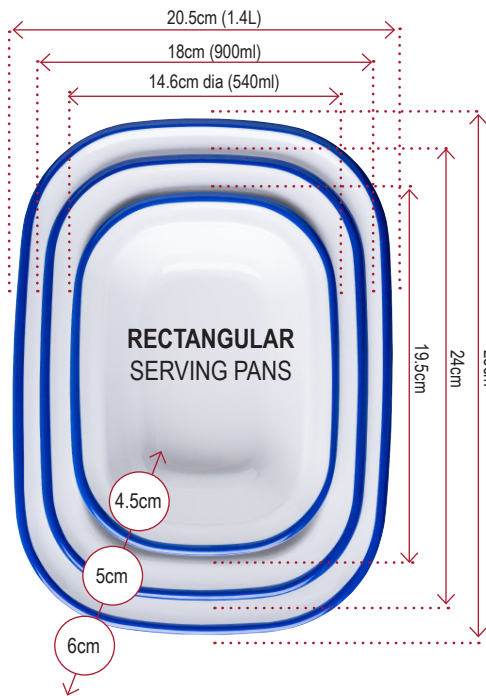

MELAMINE SOLUTIONS
SERVEWARE WITH DECALED COLOURED EDGE

▼
NEW
IN Q3

MELAMINE SERVEWARE WITH DECALED COLOURED EDGE

BLUE TRAY

MELAMINE SERVEWARE WITH DECALED COLOURED EDGE

Serveware designed to have the look of enamelware but with the durability of melamine. The different colour rims bring timeless style to your table. Great for serving appetisers, entrees, and desserts.

- Unique matte finish on outside with glossy finish inside
- Safe for temperatures up to 100°C
- Easy to clean, dishwasher safe

Item	Description	Capacity	Min Order/ Case Pack
WHITE SERVEWARE WITH BLUE DECALED EDGE			
a.	11730EU ▶ Fourth Size Sheet Tray, 33 x 24 x 3cm	-	6 ea
b.	11731EU ▶ Eighth Size Sheet Tray, 25.5 x 15 x 3cm	-	6 ea
c.	12168EU ▶ Rectangular Serving Tray, 40.5 cm x 29 x 4cm	-	6 ea
d.	12170EU ▶ Round Serving Bowl, 21.5cm dia x 7cm	1.7L	6 ea
e.	12171EU ▶ Round Serving Bowl, 25.5cm dia x 9cm	4L	6 ea
f.	12172EU ▶ Round Plate, 20cm dia x 1.5cm	-	6 ea
g.	12173EU ▶ Round Plate, 26cm dia x 2cm	-	6 ea
h.	12174EU ▶ Tumbler, 10cm dia x 12.5cm	480 ml	6 ea
i.	12078EU ▶ Round Coupe Bowl, 19cm dia x 3cm	360 ml	6 ea
j.	12077EU ▶ Round Coupe Bowl, 23cm dia x 4cm	720 ml	6 ea
k.	12079EU ▶ Rectangular Serving Pan, 19.5 x 14.6 x 4.5cm	540 ml	6 ea
l.	12080EU ▶ Rectangular Serving Pan, 24 x 18 x 5cm	900 ml	6 ea
m.	12169EU ▶ Rectangular Serving Pan, 28 x 20.5 x 6cm	1.4L	6 ea
n.	12217EU ▶ Round Ramekin, 6.5cm dia x 3.5cm	60ml	24 ea
o.	12218EU ▶ Round Ramekin, 8cm dia x 3cm	90ml	24 ea
p.	12219EU ▶ Round Ramekin, 8.5 cm dia x 3.5cm	120ml	24 ea

MELAMINE SERVEWARE WITH DECALED COLOURED EDGE

NEW
IN Q3

MELAMINE SOLUTIONS
SERVEWARE WITH DECALED COLOURED EDGE