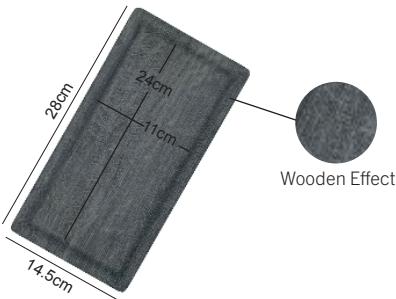

SERVING

NEW MELAMINE
SERVING PADDLES

NEW

SMOKEHOUSE, ONYX, TIMBER COLLECTIONS™ MELAMINE PADDLES

**SAFE FOR
TEMPERATURES
UP TO 100°C**

12451EU

12456EU

12459EU

12453EU

12457EU

12458EU

Item #	Description	Min Order/ Case Pack
ROUND SERVING PADDLES—MELAMINE		
12451EU ▶	Smokehouse, Gray, Ø25.5 x 1.5cm with 9.5cm handle	6 / 12
12455EU ▶	Onyx, Black, Ø25.5 x 1.5cm with 9.5cm handle	6 / 12
12459EU ▶	Timber, Tan, Ø25.5 x 1.5cm with 9.5cm handle	6 / 12
12452EU ▶	Smokehouse, Gray, Ø30.5 x 1.5cm with 9.5cm handle	6 / 12
12456EU ▶	Onyx, Black, Ø30.5 x 1.5cm with 9.5cm handle	6 / 12
12460EU ▶	Timber, Tan, Ø30.5 x 1.5cm with 9.5cm handle	6 / 12
RECTANGULAR SERVING TRAY—MELAMINE		
12453EU ▶	Smokehouse, Gray, 28 x 14.5 x 1.5cm	6 / 12
12457EU ▶	Onyx, Black, 28 x 14.5 x 1.5cm	6 / 12
12461EU ▶	Timber, Tan, 28 x 14.5 x 1.5cm	6 / 12
RECTANGULAR SERVING PADDLES—MELAMINE		
12450EU ▶	Smokehouse, Gray, 30.5 x 18 cm with 11.5cm handle	6 / 12
12454EU ▶	Onyx, Black, 30.5 x 18 cm with 11.5cm handle	6 / 12
12458EU ▶	Timber, Tan, 30.5 x 18 cm with 11.5cm handle	6 / 12