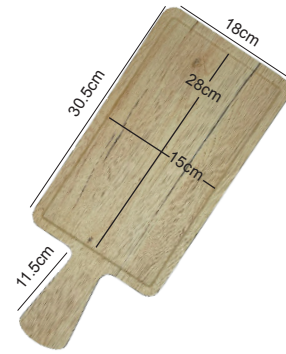

SERVING

NEW MELAMINE
SERVING PADDLES

NEW

SMOKEHOUSE, ONYX, TIMBER COLLECTIONS™ MELAMINE PADDLES

**SAFE FOR
TEMPERATURES
UP TO 100°C**

12451EU

12456EU

12459EU

12453EU

12457EU

12458EU

Item #	Description	Min Order/ Case Pack
ROUND SERVING PADDLES—MELAMINE		
12451EU ▶	Smokehouse, Gray, Ø25.5 x 1.5cm with 9.5cm handle	6 / 12
12455EU ▶	Onyx, Black, Ø25.5 x 1.5cm with 9.5cm handle	6 / 12
12459EU ▶	Timber, Tan, Ø25.5 x 1.5cm with 9.5cm handle	6 / 12
12452EU ▶	Smokehouse, Gray, Ø30.5 x 1.5cm with 9.5cm handle	6 / 12
12456EU ▶	Onyx, Black, Ø30.5 x 1.5cm with 9.5cm handle	6 / 12
12460EU ▶	Timber, Tan, Ø30.5 x 1.5cm with 9.5cm handle	6 / 12
RECTANGULAR SERVING TRAY—MELAMINE		
12453EU ▶	Smokehouse, Gray, 28 x 14.5 x 1.5cm	6 / 12
12457EU ▶	Onyx, Black, 28 x 14.5 x 1.5cm	6 / 12
12461EU ▶	Timber, Tan, 28 x 14.5 x 1.5cm	6 / 12
RECTANGULAR SERVING PADDLES—MELAMINE		
12450EU ▶	Smokehouse, Gray, 30.5 x 18 cm with 11.5cm handle	6 / 12
12454EU ▶	Onyx, Black, 30.5 x 18 cm with 11.5cm handle	6 / 12
12458EU ▶	Timber, Tan, 30.5 x 18 cm with 11.5cm handle	6 / 12