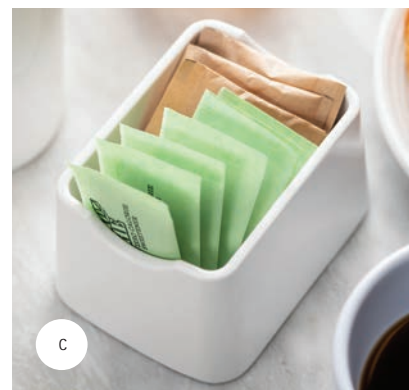

TABLETOP SOLUTIONS
COLLECTIONS

SIERRA TABLETOP
COLLECTION™

SIERRA COLLECTION™ TABLETOP

Elevate your tabletop setting with our exclusively designed Sierra Collection™. Designed to resemble unique, modern ceramic pieces and constructed of dishwasher safe melamine, this assortment adds subtle elegance and durability to your tablescape.

- Natural white “porcelain” color is neutral to match any décor
- Salt & Pepper Shakers feature a rubber stopper for easy cleaning and refilling from the bottom, sold as a set of 2
- Coordinates with our existing Sierra Collection of melamine serving pieces
- Sugar jar with lid is also perfect for holding sugar tubes
- Durable, lightweight melamine
- Safe for temperatures up to 212°F

Salt & Pepper Shakers shown (above) with Sierra Collection™ Round Angled Bowl (M4088WH)

Item #	Description	Capacity	Min Order/ Case Pack
SIERRA TABLETOP COLLECTION™ – MELAMINE, WHITE			
a.	10421 ▶ Sugar Jar with Lid	6 oz	6 sets
b.	10418 ▶ Salt & Pepper Shakers	1¼ oz	12 ea
c.	10420 ▶ Sugar Packet Holder, 3¾ x 2¼ x 2½”	–	12 ea
d.	10416 ▶ Creamer	7 oz	12 ea