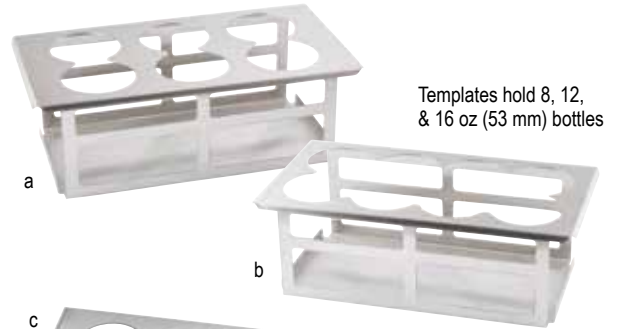

## SQUEEZE BOTTLE HOLDERS, CADDIES & TEMPLATE ORGANIZERS

Item #	Description	Min Order
<b>SQUEEZE BOTTLE TEMPLATE ORGANIZERS – STAINLESS STEEL</b>		
a. SQH6	Holds up to (6) 2 3/4" dia bottles (13 x 7 x 4 1/2") fits 1/3 size food well opening	1 ea
b. SQH8	Holds up to (8) 2 3/4" dia bottles (13 x 7 x 4 1/2") fits 1/3 size food well opening	1 ea
c. T4	Holds up to (4) 2 1/4" dia bottles (7 x 6 1/4") fits 1/6 size food pan	1 ea
d. T6	Holds up to (6) 2 1/4" dia bottles (12 3/4 x 7") fits 1/3 size food pan	1 ea
e. T8	Holds up to (8) 2 1/4" dia bottles (12 3/4 x 7") fits 1/3 size food pan	1 ea
f. 10817	Holds up to (3) 3 1/4" dia bottles fits 1/3 size food pan	1 ea
<b>SQUEEZE BOTTLE CADDIES—POWDER COATED METAL†</b>		
*SBC4	Caddy, Holds (4) 2 3/4" dia bottles (7 3/4 x 7 1/4 x 4 7/8")	2 ea
g. *SBC6	Caddy, Holds (6) 2 3/4" dia bottles (11 1/4 x 7 1/4 x 4 7/8")	2 ea
<b>FORGE COLLECTION™ SQUEEZE BOTTLE CADDIES—STEEL (GALVANIZED), BLACK†</b>		
h. 11846 ▶	Caddy, Holds (4) 63 mm bottles 2 3/4" dia bottles, 7 1/4 x 7 x 6 3/4" (7 1/4" Handle Height)	1 ea
i. 11847 ▶	Caddy, Holds (6) 63 mm bottles 2 3/4" dia bottles, 9 7/8 x 7 1/4 x 6 3/4" (8" Handle Height)	1 ea

\*Available as Cash & Carry  
†Hand wash only

Templates hold 8, 12, & 16 oz (53 mm) bottles

Template holds 8, 12, & 16 oz (53 mm) bottles

Template holds 16 & 24 oz (63 mm) bottles

Template holds 8, 12, & 16 oz (53 mm) bottles

Template holds (3) 32 oz squeeze bottles (sold separately) and fits standard 1/3 size food pans (not included)