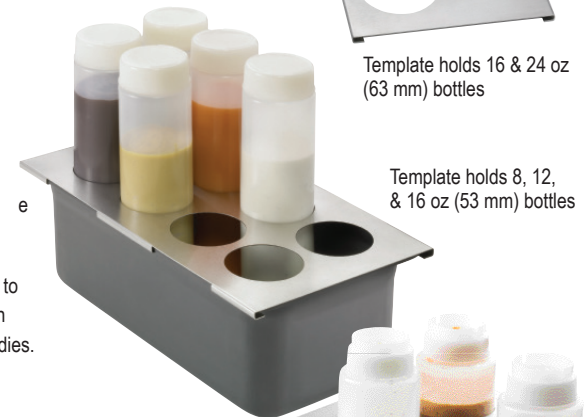

SQUEEZE BOTTLE

Solutions

SQUEEZE BOTTLE TEMPLATES & CADDIES

2025

SQUEEZE BOTTLE HOLDERS, CADDIES & TEMPLATE ORGANIZERS

Item #	Description	Min Order
SQUEEZE BOTTLE TEMPLATE ORGANIZERS – STAINLESS STEEL		
a. SQH6	Holds up to (6) 2 3/4" dia bottles (13 x 7 x 4 1/2") fits 1/3 size food well opening	1 ea
b. SQH8	Holds up to (8) 2 3/4" dia bottles (13 x 7 x 4 1/2") fits 1/3 size food well opening	1 ea
c. T4	Holds up to (4) 2 1/4" dia bottles (7 x 6 1/4") fits 1/6 size food pan	1 ea
d. T6	Holds up to (6) 2 1/4" dia bottles (12 3/4 x 7") fits 1/3 size food pan	1 ea
e. T8	Holds up to (8) 2 1/4" dia bottles (12 3/4 x 7") fits 1/3 size food pan	1 ea
f. 10817	Holds up to (3) 3 1/4" dia bottles fits 1/3 size food pan	1 ea
SQUEEZE BOTTLE CADDIES—POWDER COATED METAL†		
*SBC4	Caddy, Holds (4) 2 3/4" dia bottles (7 3/4 x 7 1/4 x 4 7/8")	2 ea
g. *SBC6	Caddy, Holds (6) 2 3/4" dia bottles (11 1/4 x 7 1/4 x 4 7/8")	2 ea
FORGE COLLECTION™ SQUEEZE BOTTLE CADDIES—STEEL (GALVANIZED), BLACK†		
h. 11846 ▶	Caddy, Holds (4) 63 mm bottles 2 3/4" dia bottles, 7 1/4 x 7 x 6 3/4" (7 1/4" Handle Height)	1 ea
i. 11847 ▶	Caddy, Holds (6) 63 mm bottles 2 3/4" dia bottles, 9 7/8 x 7 1/4 x 6 3/4" (8" Handle Height)	1 ea

*Available as Cash & Carry
†Hand wash only

Templates hold 8, 12, & 16 oz (53 mm) bottles

Template holds 8, 12, & 16 oz (53 mm) bottles

Template holds 16 & 24 oz (63 mm) bottles

Template holds (3) 32 oz squeeze bottles (sold separately) and fits standard 1/3 size food pans (not included)

SQUEEZE BOTTLE CADDIES

- Promote menu and drink specials with your own custom graphic! Blank template for insertable graphic available at tablecraft.com.
- Holds up to 16 oz (63mm) bottles (bottles not included)
- New Forge Collection™ Squeeze Bottle Caddies in black galvanized steel with a mango wood handle bring rustic style to your tabletop