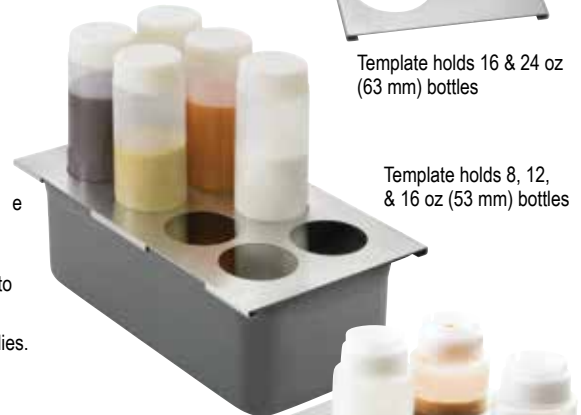

## SQUEEZE BOTTLE HOLDERS, CADDIES & TEMPLATE ORGANIZERS

Item #	Description	Min Order
<b>SQUEEZE BOTTLE TEMPLATE ORGANIZERS – STAINLESS STEEL</b>		
a. SQH6	Holds up to (6) 2 3/4" dia bottles (13 x 7 x 4 1/2") fits 1/3 size food well opening	1 ea
b. SQH8	Holds up to (8) 2 3/4" dia bottles (13 x 7 x 4 1/2") fits 1/3 size food well opening	1 ea
c. T4	Holds up to (4) 2 1/4" dia bottles (7 x 6 1/4") fits 1/6 size food pan	1 ea
d. T6	Holds up to (6) 2 1/4" dia bottles (12 3/4 x 7") fits 1/3 size food pan	1 ea
e. T8	Holds up to (8) 2 1/4" dia bottles (12 3/4 x 7") fits 1/3 size food pan	1 ea
f. 10817	Holds up to (3) 3 1/4" dia bottles fits 1/3 size food pan	1 ea
<b>SQUEEZE BOTTLE CADDIES—POWDER COATED METAL†</b>		
*SBC4	Caddy, Holds (4) 2 3/4" dia bottles (7 3/4 x 7 1/4 x 4 7/8")	2 ea
g. *SBC6	Caddy, Holds (6) 2 3/4" dia bottles (11 1/4 x 7 1/4 x 4 7/8")	2 ea
<b>FORGE COLLECTION™ SQUEEZE BOTTLE CADDIES—STEEL (GALVANIZED), BLACK†</b>		
h. 11846 ▶	Caddy, Holds (4) 63 mm bottles 2 3/4" dia bottles, 7 1/4 x 7 x 6 3/4" (7 1/4" Handle Height)	1 ea
i. 11847 ▶	Caddy, Holds (6) 63 mm bottles 2 3/4" dia bottles, 9 7/8 x 7 1/4 x 6 3/4" (8" Handle Height)	1 ea

\*Available as Cash & Carry  
†Hand wash only

Templates hold 8, 12, & 16 oz (53 mm) bottles

Template holds 8, 12, & 16 oz (53 mm) bottles

Template holds 16 & 24 oz (63 mm) bottles

Template holds 8, 12, & 16 oz (53 mm) bottles

Template holds (3) 32 oz squeeze bottles (sold separately) and fits standard 1/3 size food pans (not included)

## SQUEEZE BOTTLE CADDIES

- Promote menu and drink specials with your own custom graphic! Blank template for insertable graphic available at [tablecraft.com](http://tablecraft.com).
- Holds up to 16 oz (63mm) bottles (bottles not included)
- New Forge Collection™ Squeeze Bottle Caddies in black galvanized steel with a mango wood handle bring rustic style to your tabletop