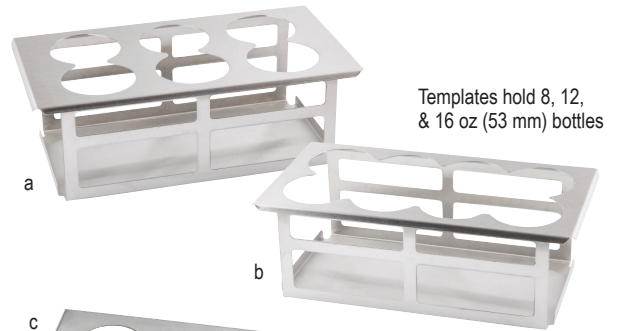

SQUEEZE BOTTLE

Solutions

SQUEEZE BOTTLE TEMPLATES & CADDIES

2025

SQUEEZE BOTTLE HOLDERS, CADDIES & TEMPLATE ORGANIZERS

Item #	Description	Min Order
SQUEEZE BOTTLE TEMPLATE ORGANIZERS – STAINLESS STEEL		
a. SQH6	Holds up to (6) 2 3/4" dia bottles (13 x 7 x 4 1/2") fits 1/3 size food well opening	1 ea
b. SQH8	Holds up to (8) 2 3/4" dia bottles (13 x 7 x 4 1/2") fits 1/3 size food well opening	1 ea
c. T4	Holds up to (4) 2 1/4" dia bottles (7 x 6 1/4") fits 1/6 size food pan	1 ea
d. T6	Holds up to (6) 2 1/4" dia bottles (12 3/4 x 7") fits 1/3 size food pan	1 ea
e. T8	Holds up to (8) 2 1/4" dia bottles (12 3/4 x 7") fits 1/3 size food pan	1 ea
f. 10817	Holds up to (3) 3 1/4" dia bottles fits 1/3 size food pan	1 ea
SQUEEZE BOTTLE CADDIES—POWDER COATED METAL†		
*SBC4	Caddy, Holds (4) 2 3/4" dia bottles (7 3/4 x 7 1/4 x 4 7/8")	2 ea
g. *SBC6	Caddy, Holds (6) 2 3/4" dia bottles (11 1/4 x 7 1/4 x 4 7/8")	2 ea
FORGE COLLECTION™ SQUEEZE BOTTLE CADDIES—STEEL (GALVANIZED), BLACK†		
h. 11846 ▶	Caddy, Holds (4) 63 mm bottles 2 3/4" dia bottles, 7 1/4 x 7 x 6 3/4" (7 1/4" Handle Height)	1 ea
i. 11847 ▶	Caddy, Holds (6) 63 mm bottles 2 3/4" dia bottles, 9 7/8 x 7 1/4 x 6 3/4" (8" Handle Height)	1 ea

*Available as Cash & Carry
†Hand wash only

Templates hold 8, 12, & 16 oz (53 mm) bottles

Template holds 8, 12, & 16 oz (53 mm) bottles

Template holds 16 & 24 oz (63 mm) bottles

Template holds (3) 32 oz squeeze bottles (sold separately) and fits standard 1/3 size food pans (not included)

SQUEEZE BOTTLE CADDIES

- Promote menu and drink specials with your own custom graphic! Blank template for insertable graphic available at tablecraft.com.
- Holds up to 16 oz (63mm) bottles (bottles not included)
- New Forge Collection™ Squeeze Bottle Caddies in black galvanized steel with a mango wood handle bring rustic style to your tabletop