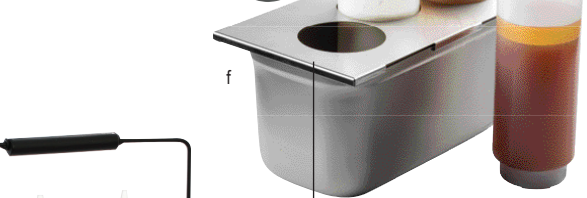

SQUEEZE BOTTLE

Solutions

SQUEEZE BOTTLE TEMPLATES & CADDIES

2025

SQUEEZE BOTTLE HOLDERS, CADDIES & TEMPLATE ORGANIZERS

Item #	Description	Min Order
SQUEEZE BOTTLE TEMPLATE ORGANIZERS – STAINLESS STEEL		
a. SQH6	Holds up to (6) 2 3/4" dia bottles (13 x 7 x 4 1/2") fits 1/3 size food well opening	1 ea
b. SQH8	Holds up to (8) 2 3/4" dia bottles (13 x 7 x 4 1/2") fits 1/3 size food well opening	1 ea
c. T4	Holds up to (4) 2 1/4" dia bottles (7 x 6 1/4") fits 1/6 size food pan	1 ea
d. T6	Holds up to (6) 2 1/4" dia bottles (12 3/4 x 7") fits 1/3 size food pan	1 ea
e. T8	Holds up to (8) 2 1/4" dia bottles (12 3/4 x 7") fits 1/3 size food pan	1 ea
f. 10817	Holds up to (3) 3 1/4" dia bottles fits 1/3 size food pan	1 ea
SQUEEZE BOTTLE CADDIES—POWDER COATED METAL†		
*SBC4	Caddy, Holds (4) 2 3/4" dia bottles (7 3/4 x 7 1/4 x 4 7/8")	2 ea
g. *SBC6	Caddy, Holds (6) 2 3/4" dia bottles (11 1/4 x 7 1/4 x 4 7/8")	2 ea
FORGE COLLECTION™ SQUEEZE BOTTLE CADDIES—STEEL (GALVANIZED), BLACK†		
h. 11846 ▶	Caddy, Holds (4) 63 mm bottles 2 3/4" dia bottles, 7 1/4 x 7 x 6 3/4" (7 1/4" Handle Height)	1 ea
i. 11847 ▶	Caddy, Holds (6) 63 mm bottles 2 3/4" dia bottles, 9 7/8 x 7 1/4 x 6 3/4" (8" Handle Height)	1 ea

*Available as Cash & Carry
†Hand wash only

Templates hold 8, 12, & 16 oz (53 mm) bottles

Template holds 8, 12, & 16 oz (53 mm) bottles

Template holds 16 & 24 oz (63 mm) bottles

Template holds (3) 32 oz squeeze bottles (sold separately) and fits standard 1/3 size food pans (not included)

SQUEEZE BOTTLE CADDIES

- Promote menu and drink specials with your own custom graphic! Blank template for insertable graphic available at tablecraft.com.
- Holds up to 16 oz (63mm) bottles (bottles not included)
- New Forge Collection™ Squeeze Bottle Caddies in black galvanized steel with a mango wood handle bring rustic style to your tabletop