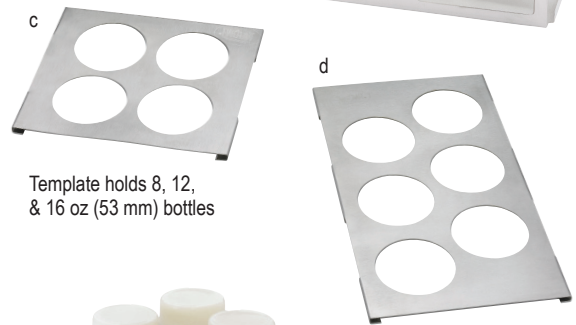

SQUEEZE BOTTLE

Solutions

SQUEEZE BOTTLE TEMPLATES & CADDIES

2025

SQUEEZE BOTTLE HOLDERS, CADDIES & TEMPLATE ORGANIZERS

Item #	Description	Min Order
SQUEEZE BOTTLE TEMPLATE ORGANIZERS – STAINLESS STEEL		
a. SQH6	Holds up to (6) 2 3/4" dia bottles (13 x 7 x 4 1/2") fits 1/3 size food well opening	1 ea
b. SQH8	Holds up to (8) 2 3/4" dia bottles (13 x 7 x 4 1/2") fits 1/3 size food well opening	1 ea
c. T4	Holds up to (4) 2 1/4" dia bottles (7 x 6 1/4") fits 1/6 size food pan	1 ea
d. T6	Holds up to (6) 2 1/4" dia bottles (12 3/4 x 7") fits 1/3 size food pan	1 ea
e. T8	Holds up to (8) 2 1/4" dia bottles (12 3/4 x 7") fits 1/3 size food pan	1 ea
f. 10817	Holds up to (3) 3 1/4" dia bottles fits 1/3 size food pan	1 ea
SQUEEZE BOTTLE CADDIES—POWDER COATED METAL†		
*SBC4	Caddy, Holds (4) 2 3/4" dia bottles (7 3/4 x 7 1/4 x 4 7/8")	2 ea
g. *SBC6	Caddy, Holds (6) 2 3/4" dia bottles (11 1/4 x 7 1/4 x 4 7/8")	2 ea
FORGE COLLECTION™ SQUEEZE BOTTLE CADDIES—STEEL (GALVANIZED), BLACK†		
h. 11846 ▶	Caddy, Holds (4) 63 mm bottles 2 3/4" dia bottles, 7 1/4 x 7 x 6 3/4" (7 1/4" Handle Height)	1 ea
i. 11847 ▶	Caddy, Holds (6) 63 mm bottles 2 3/4" dia bottles, 9 7/8 x 7 1/4 x 6 3/4" (8" Handle Height)	1 ea

*Available as Cash & Carry
†Hand wash only

Templates hold 8, 12, & 16 oz (53 mm) bottles

Template holds 8, 12, & 16 oz (53 mm) bottles

Template holds 16 & 24 oz (63 mm) bottles

Template holds (3) 32 oz squeeze bottles (sold separately) and fits standard 1/3 size food pans (not included)

SQUEEZE BOTTLE CADDIES

- Promote menu and drink specials with your own custom graphic! Blank template for insertable graphic available at tablecraft.com.
- Holds up to 16 oz (63mm) bottles (bottles not included)
- New Forge Collection™ Squeeze Bottle Caddies in black galvanized steel with a mango wood handle bring rustic style to your tabletop