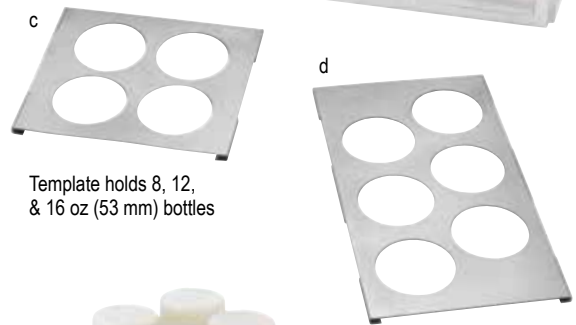

Template holds 8, 12, & 16 oz (53 mm) bottles

Template holds 16 & 24 oz (63 mm) bottles