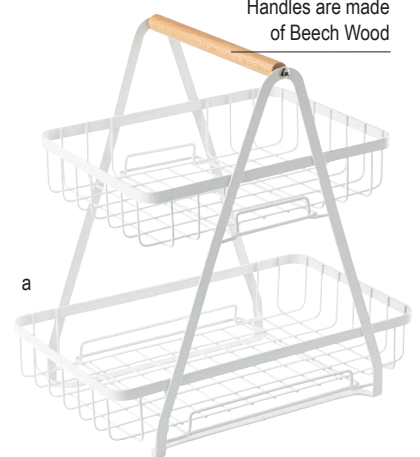

BUFFET & CATERING

Collections

2-TIERED & STORAGE BASKETS 2025

2-TIER & STORAGE BASKETS

Upgrade your buffet with these white baskets with wood handles. Great for grab & go breakfast items, baked goods, and fruits.

- White powder coated steel with wood handles
- 2-Tier Basket Display does require assembly—assembly instructions are included
- White Storage Baskets nest inside each other
- Hand wash only

Item	Description	Min Order
DISPLAY & STORAGE BASKETS—POWDER COATED STEEL WITH WOOD HANDLES, WHITE		
a.	11784 2-Tier Basket Display, 11¼ x 7¼ x 12¼"	1 ea
b.	11785 Storage Basket, 12 x 8 x 6"	1 ea
c.	11786 Storage Basket, 13½ x 9 x 6½"	1 ea
d.	11787 Storage Basket, 14½ x 10¼ x 7¼"	1 ea

Handles are made of Beech Wood

Scan QR code to view a video on our baskets.

a

b - d

Nests for easy storage

Ships from Gurnee, IL 60031

World Headquarters: 801 Lakeside Drive, Gurnee, Illinois 60031 | p: 847.855.9000 | f: 847.855.9012 | Customer service: 800.323.8321
 info@tablecraft.com | www.tablecraft.com | facebook.com/tablecraft