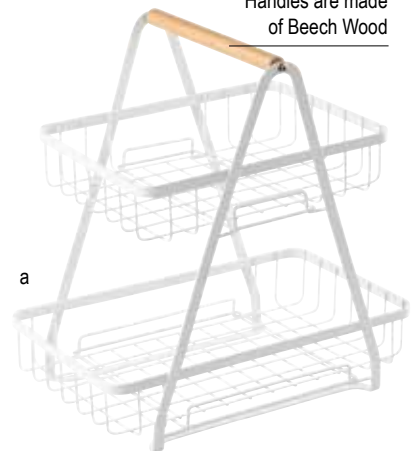

## 2-TIER & STORAGE BASKETS

Upgrade your buffet with these white baskets with wood handles. Great for grab & go breakfast items, baked goods, and fruits.

- White powder coated steel with wood handles
- 2-Tier Basket Display does require assembly—assembly instructions are included
- White Storage Baskets nest inside each other
- Hand wash only

Handles are made of Beech Wood

Scan QR code to view a video on our baskets.

a

b - d

Nests for easy storage

Item	Description	Min Order
<b>DISPLAY &amp; STORAGE BASKETS—POWDER COATED STEEL WITH WOOD HANDLES, WHITE</b>		
a.	11784 ▶ 2-Tier Basket Display, 11¼ x 7¼ x 12¼"	1 ea
b.	11785 ▶ Storage Basket, 12 x 8 x 6"	1 ea
c.	11786 ▶ Storage Basket, 13½ x 9 x 6½"	1 ea
d.	11787 ▶ Storage Basket, 14½ x 10¼ x 7¼"	1 ea