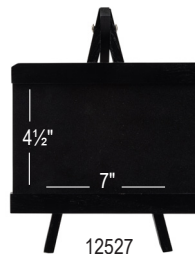

## A-FRAME FLOOR & TABLETOP SIGNS

Our versatile floor and tabletop signs are perfect for showcasing your weekly specials, event schedules, and important messages at your restaurant, bar, or event space. Designed for visibility and impact, these signs help you communicate effectively with your patrons.

- Wood constructed frame
- Floor Signs are double sided and can be folded up for easy storage
- Wipe chalkboard sign clean with a damp cloth
- Marker tips can be switched between rounded and chisel tip. Markers are for use on non-porous surfaces such as chalkboards, metal, glossy boards, LED boards, plastic, and glass.

Item	Description	Min Order
<b>A-FRAME BOARD FLOOR SIGN</b>		
12525 ▶	Black 24 x 25 x 41", Wood (Painted) 21½ x 29¾" Chalkboard	1 ea
12526 ▶	24 x 25 x 41", Wood 21½ x 29¾" Chalkboard	1 ea
<b>TABLETOP BOARD SIGN</b>		
12527 ▶	Black 7 x 6½ x 9½", Wood (Painted), 7 x 4½" Chalkboard	1 ea
12528 ▶	7 x 6½ x 9½", Wood, 7 x 4½" Chalkboard	1 ea
<b>CHALKBOARD MARKERS</b>		
12529 ▶	Assorted Chalk Markers, Pack of 4, White, Blue, Green, & Red	1 ea