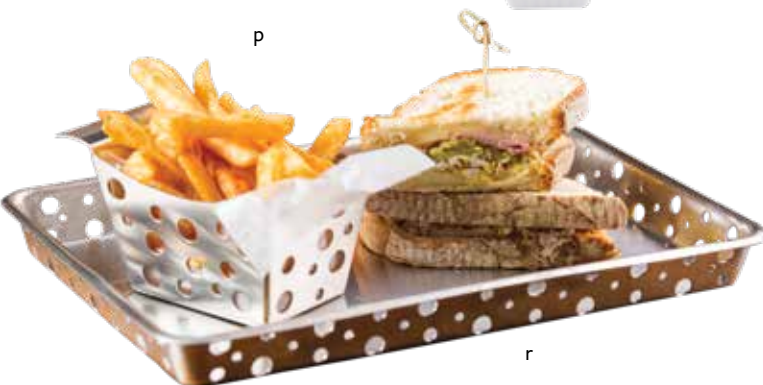

# BETTER BURGER COLLECTION™

Item #	Description	Min Order/ Case Pack
<b>SPATULA SERVER—STAINLESS STEEL, MELAMINE HANDLE</b>		
a. 20000	S/S with Faux Wood Handle, 10 x 4½ x 3"	1 ea / 12 ea
b. 20001	S/S with Faux Wood Handle, 16 x 3½ x 2⅝"	1 ea / 12 ea
<b>SPATULA SERVER FLIGHT—STAINLESS STEEL, MELAMINE HANDLE</b>		
c. 20002	S/S with Faux Wood Handle, 16 x 3½ x 3¼"	1 ea / 12 ea
<b>CONDIMENT CADDIES – BLACK POWDER COATED METAL</b>		
d. 20016	Holds (2) 2 oz Squeeze Bottles, 3¾ x 1½ x 6" (Bottles Sold Separately)	1 ea / 12 ea
e. 20017	Holds (2) 2 oz Squeeze Bottles & (2) 30S&P Shakers, 4¾ x 3¼ x 6" (Bottles Sold Separately)	1 ea / 12 ea
<b>RAMEKINS—MELAMINE</b>		
f. 240002	1½ oz, 1⅞" dia x 1½", White	12 ea / 12 ea
g. 240003	2 oz, 2⅞" dia x 1⅞", White	12 ea / 12 ea
h. 240004	3 oz, 2⅞" dia x 1⅞", White	12 ea / 12 ea
i. 240005	6 oz, 3⅞" dia x 2⅞", White	12 ea / 12 ea
j. 240006	10 oz, 3½" dia x 2¾", White	12 ea / 12 ea
<b>SAUCE CUPS—MELAMINE</b>		
k. 240007	1½ oz, 2½ x 2 x 1⅞", White	12 ea / 12 ea
l. 240008	2 oz, 2⅞ x 2⅞ x 1¼", White	12 ea / 12 ea
m. 240009	3 oz, 3 x 2½ x 1⅞", White	12 ea / 12 ea
<b>SIDE BASKETS &amp; TRAYS—STAINLESS STEEL</b>		
n. SSB	Solid Basket, 5⅞ x 3⅞ x 3⅞"	1 ea / 6 ea
o. SPB	Stamped Pinstriped Basket, 5⅞ x 3⅞ x 3⅞"	1 ea / 6 ea
p. SCB	Stamped Circle Basket, 5⅞ x 3⅞ x 3⅞"	1 ea / 6 ea
q. 7177	Stamped Circle Round Basket, 7⅞" dia x 3⅞"	1 ea / 12 ea
r. SCB965	Stamped Circle Rectangular Tray, 9 x 6½ x 1¼"	1 ea / 12 ea
SCB139	Stamped Circle Rectangular Tray, 13 x 9 x 1¼"	1 ea / 12 ea

Great for room service or  
steakhouse burger presentation

Copies of paper versions  
in durable melamine is  
a fun way to present  
dipping sauces and sides

(SCB965) Features cut-out, stamped circle design—  
coordinates with our side basket (SCB) and taco  
taxis (TRSP12, TRSP23, TRSP34)