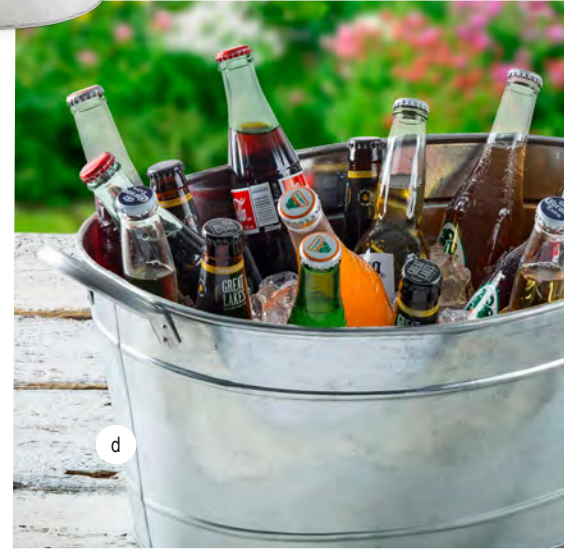

BEVERAGE TUBS

SINGLE WALL

- Galvanized Collection™ tubs feature pebbled texture (items b, c, and e)

BRICKHOUSE COLLECTION™

- Large beverage tub design for high volume beverage service
- Perfect for both indoor and outdoor events
- Condensation tray catches droplets to keep serving areas clean and reduce the risk of slip hazards

TUB SETS

- Black metal stand fits both single and double wall tubs

Stand disassembles for easy storage; some assembly is required