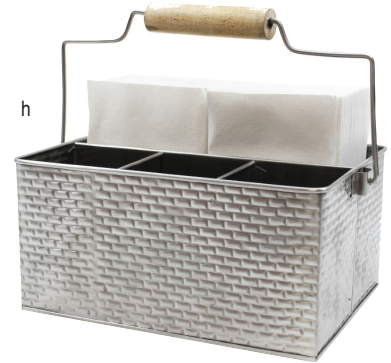

Item #	Description	Capacity	Min Order
BRICKHOUSE COLLECTION™—STAINLESS STEEL WITH EMBOSSED BRICK PATTERN			
PLATTERS			
a.	GPSS8 Round, 8½" dia x 1⅝"	—	1 ea
	GPSS10 Round, 10½" dia x 1⅝"	—	1 ea
b.	GPSS96 Oval, 9½ x 6 x 2⅝"	—	1 ea
c.	GPSS129 Oval, 12¼ x 8¾ x 2¼"	—	1 ea
d.	GPSS90 Rectangular, 9¼ x 6½ x 1¾"	—	1 ea
	GPSS120 Rectangular, 12 x 9 x 1¾"	—	1 ea
PAILS			
e.	GTSS33 Round, 3⅝" dia x 3¼"	9 oz	1 ea
f.	GTSS44 Round, 4⅝" dia x 3¾"	16½ oz	1 ea
g.	GTSS87 Round, 8⅝" dia x 7"	1¼ gal	1 ea
CADDY			
h.	GPSSCADDY Rectangular, 10¾ x 8¼ x 4¾"	—	1 ea
FRY CUPS			
i.	GTSS28 Slanted Round, 3⅝" dia x 4⅝"	9½ oz	1 ea
	GTSS375 Slanted Round, 3¾" dia x 4¾"	10 oz	1 ea
j.	GTSS31 Round, 3½" dia x 3½"	13 oz	1 ea
k.	GTSS4 Tapered Square, 3⅝ x 3⅝ x 3 ⅝"	20 oz	1 ea
	GTSS45 Round, 4" dia x 4½"	23 oz	1 ea
RAMEKINS			
l.	GRSS1 Round, 2⅝" dia x 1"	1½ oz	12 ea
m.	GRSS2 Round, 2¼" dia x 1¼"	2½ oz	12 ea
n.	GRSS3 Round, 2¾" dia x 1¼"	3 oz	12 ea
MUGS			
o.	11659 3¼" dia x 3½"	16 oz	1 ea
p.	11660 3¾" dia x 4"	24 oz	1 ea

 Caddy is hand wash only because of wood handle

NEW

BRICKHOUSE COLLECTION™ SINGLE WALL BEVERAGE TUB SET

- Large beverage tub design for high volume beverage service
- Perfect for both indoor and outdoor events
- Condensation tray catches droplets to keep serving areas clean and free of slip hazards

Stand disassembles
for easy storage;
some assembly
is required

Item #	Description	Capacity	Min Order/ Case Pack
BRICKHOUSE COLLECTION™ SINGLE WALL BEVERAGE TUB SET—STAINLESS STEEL, BLACK POWDER COATED STEEL			
GTSS2313N	Set includes Tub, Stand, Accessory & Condensation Trays (Overall 27½ x 15 x 32")	12¾ Gal	1 ea
REPLACEMENT PARTS & ACCESSORIES			
GTSS2313	Beverage Tub, 27½ x 15 x 10¾"	12¾ Gal	1 ea
GTSS2313CT	Condensation Tray, 23¾ x 12¾ x 1⅞"	-	1 ea
GTSS2313AT	Accessory Tray, 24¾ x 12½ x 2¼"	-	1 ea
GTSS2313S	Beverage Tub Stand, 23½ x 12¾ x 2½"	-	1 ea