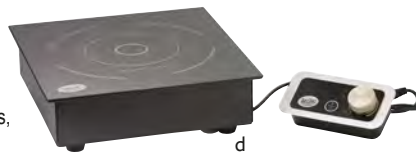

ELECTRIC INDUCTION COOKTOPS

Induction cooktops available in free-standing portable or drop-in styles. Both options have 1800 Watts, 120 Volts and 15 Amp service.

d