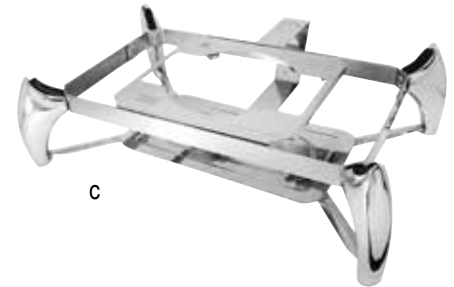

CHAFFER PARTS & ACCESSORIES

Item	Description	Min Order/ Case Pack	List Price ($)
REPLACEMENT PARTS & ACCESSORIES			
CW40139HND	Quick View Chaffer Handle for CW40161 & CW40163	1 ea / 12 ea	28.96 ea
CW40140	Full Size Standard Rim Steam Pan, 20$\frac{3}{4}$ x 12$\frac{3}{4}$ x 2$\frac{1}{2}$" (Fits CW40161 CW40175 CW40167 CW40160)	1 ea	60.00 ea
CW40161HG	Replacement Hinge (Fits CW40161 & CW40163)	1 ea	220.00 ea
a. CW40161SPN	Replacement Spoon rest for Quick View Chafers (Fits CW40161, CW40163, CW40165, CW40175, CW40176, CW40177, CW40178, CW40182)	1 ea / 6 ea	36.00 ea
CW40165HG	Replacement Hinge (Fits CW40165 & CW40182)	1 ea	160.00 ea
CW40165HND	Replacement Handle (Fits CW40165 & CW40182)	1 ea / 12 ea	23.00 ea
b. CW40175STAND	Replacement Stand (Fits CW40175 & CW40161)	1 ea	157.50 ea
c. CW40176STAND	Replacement Stand (Fits CW40176 & CW40163)	1 ea	280.00 ea
d. CW40177STAND	Replacement Stand (Fits CW40177 & CW40165)	1 ea	192.00 ea

Ships from Gurnee, IL 60031 & Willis, TX 77378

World Headquarters: 801 Lakeside Drive, Gurnee, Illinois 60031
p: 847.855.9000 | f: 847.855.9012 | Customer service: 800.323.8321
info@tablecraft.com www.tablecraft.com facebook.com/tablecraft

PROFESSIONAL

BAKEWARE
BY