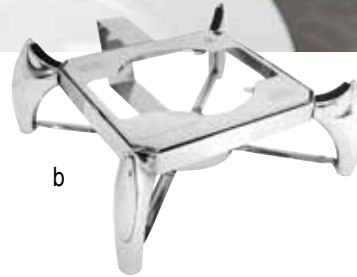

CHAFFER PARTS & ACCESSORIES

Item	Description	Min Order/ Case Pack	List Price ($)
REPLACEMENT PARTS & ACCESSORIES			
CW40139HND	Quick View Chaffer Handle for CW40161 & CW40163	1 ea / 12 ea	28.96 ea
CW40140	Full Size Standard Rim Steam Pan, 20$\frac{3}{4}$ x 12$\frac{3}{4}$ x 2$\frac{1}{2}$" (Fits CW40161 CW40175 CW40167 CW40160)	1 ea	60.00 ea
CW40161HG	Replacement Hinge (Fits CW40161 & CW40163)	1 ea	220.00 ea
a. CW40161SPN	Replacement Spoon rest for Quick View Chafers (Fits CW40161, CW40163, CW40165, CW40175, CW40176, CW40177, CW40178, CW40182)	1 ea / 6 ea	36.00 ea
CW40165HG	Replacement Hinge (Fits CW40165 & CW40182)	1 ea	160.00 ea
CW40165HND	Replacement Handle (Fits CW40165 & CW40182)	1 ea / 12 ea	23.00 ea
b. CW40175STAND	Replacement Stand (Fits CW40175 & CW40161)	1 ea	157.50 ea
c. CW40176STAND	Replacement Stand (Fits CW40176 & CW40163)	1 ea	280.00 ea
d. CW40177STAND	Replacement Stand (Fits CW40177 & CW40165)	1 ea	192.00 ea

Ships from Gurnee, IL 60031 & Willis, TX 77378

World Headquarters: 801 Lakeside Drive, Gurnee, Illinois 60031
p: 847.855.9000 | f: 847.855.9012 | Customer service: 800.323.8321
info@tablecraft.com www.tablecraft.com facebook.com/tablecraft

PROFESSIONAL

BAKEWARE
BY