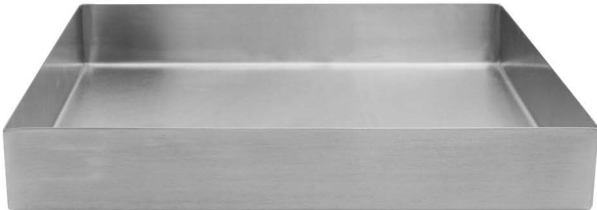

## STRAIGHT-SIDED BOWLS

- Straight-sided design saves valuable space in deli case or on buffet line
- Versatile design, can be used as bowls or flipped and used as risers
- Brushed finish hides fingerprints
- These products ship from Gurnee, IL location

Item #	Description	Capacity	Min Order/ Case Pack
<b>18/8 STAINLESS STEEL</b>			
c. SS4024	5 x 5 x 3"	1¼ qt	1 ea / 8 ea
SS4025	6 x 6 x 3"	1¼ qt	1 ea / 8 ea
d. SS4026	10 x 5 x 3"	2½ qt	1 ea / 8 ea
e. SS4014	10 x 10 x 1.5"	2½ qt	1 ea / 8 ea
f. SS4004	10 x 10 x 3"	5 qt	1 ea / 8 ea
SS4027	12 x 6 x 3"	3½ qt	1 ea / 8 ea
g. SS4005	12 x 10 x 3"	6 qt	1 ea / 8 ea
h. SS4007	15 x 5 x 1.5"	1¼ qt	1 ea / 8 ea
i. SS4008	15 x 5 x 3"	3¾ qt	1 ea / 8 ea
SS4017	20 x 6 x 3"	6 qt	1 ea / 8 ea
SS4033	20 x 12 x 3"	12 qt	1 ea / 6 ea