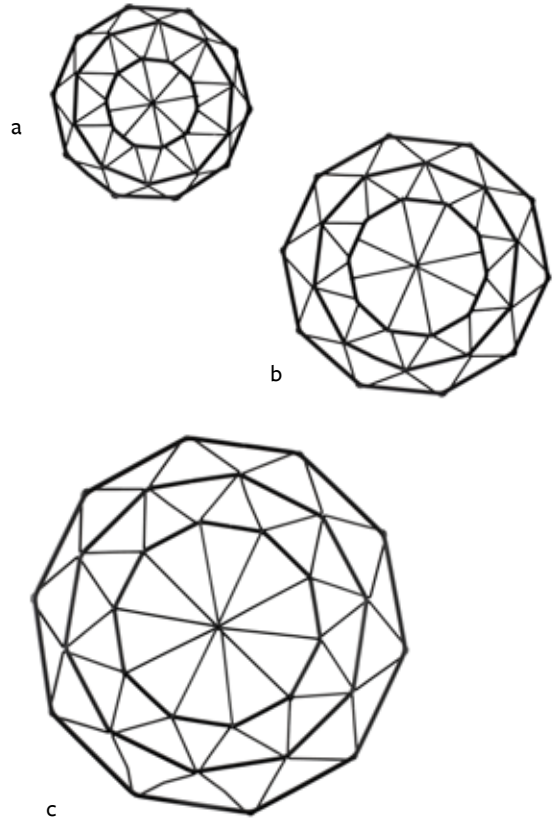

SERVING SOLUTIONS
SERVING COLLECTIONS

DELTA COLLECTION
WIRE BASKETS

DELTA COLLECTION™ BASKETS

Our new Delta Collection™ modernizes your serving presentation. Providing an elegant and eye-catching way to serve bread and sides or display fruit and veggies.

- Available in (3) sizes: 6, 8, and 10" diameter
- Constructed of black powder coated steel
- Hand wash only

Item #	Description	Min Order/ Case Pack
SERVING BASKETS— BLACK POWDER COATED STEEL		
a. 10462	6" dia Round Basket, Black (2" depth)	1 ea / 6 ea
b. 10463	8" dia Round Basket, Black (2" depth)	1 ea / 6 ea
c. 10464	10" dia Round Basket, Black (3½" depth)	1 ea / 6 ea