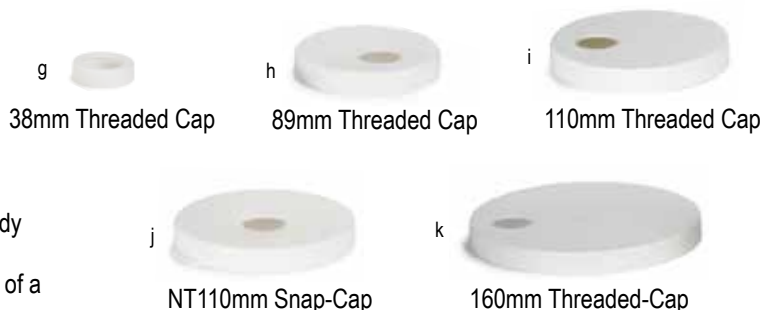

what will our
pumps
fit?