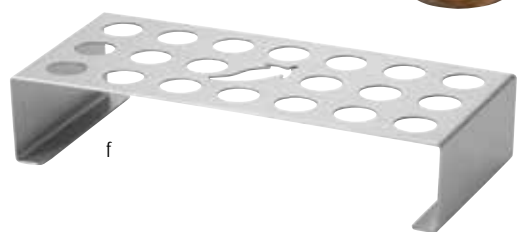

Item	Description	Min Order/ Case Pack
DCH27	Chrome Plated Metal, Holds 27 Cones, 16 3/4 x 7 x 7"	1 ea / 6 ea
c. DCH27BK	Black Powder Coated Metal, Holds 27 Cones, 16 3/4 x 7 x 7"	1 ea / 6 ea
d. 10030	Black Powder Coated Steel & Acacia, Holds 6 Cones / K-Cups, 7 3/4 x 7 3/4 x 9 3/4"	1 ea / 12 ea
e. 10031	Black Powder Coated Steel & Acacia, Holds 12 Cones / K-Cups, 10 x 10 x 13 1/2"	1 ea / 12 ea
f. *BBO3500	Cone Holder/Chili Pepper Roaster, Stainless Steel, Holds 20 Cones, 11 x 5"	6 ea

Ships from Gurnee, IL 60031