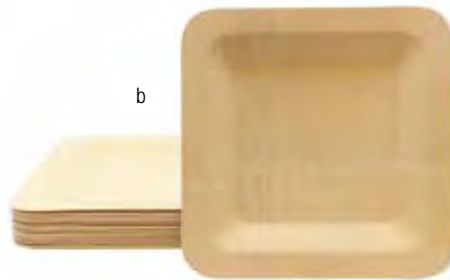

BAMBOO DISHES

Item #	Description	Capacity	Min Order/ Case Pack
DISHES, NATURAL OR BLACK-BAMBOO (48 PER POLYBAG)			
l. BAMDRBAM2	Round, 2½" dia	½ oz	4 pk
m. BAMDRBK2	Round Black, 2½" dia	½ oz	4 pk
n. BAMDSBAM2	Square, 2½ x 2½"	½ oz	4 pk
o. BAMDSBK2	Square Black, 2½ x 2½"	½ oz	4 pk

Take it outside

DISPOSABLE PLATES, TACO TAXIS, TONGS & FORKS

Item	Description	Min Order/ Case Pack
PLATES, BAMBOO		(25 PER POLYBAG)
a.	BAMDRP7 7" Round	1 pk / 12 pk
	BAMDRP9 9" Round	1 pk / 6 pk
	BAMDRP11 11" Round	1 pk / 6 pk
	BAMDSP35 3½" Square	1 pk / 12 pk
	123456 5" Square	1 pk / 12 pk
b.	BAMDSP7 7" Square	1 pk / 12 pk
	BAMDSP9 9" Square	1 pk / 6 pk
	BAMDSP10 10" Square	1 pk / 6 pk
TACO TAXI™ SERVERS-POPLAR		(50 PER POLYBAG)
c.	10516 ▶ Holds 1 Taco, X-Shape Two-Piece Design, 3½ x 2½ x 1¾", (Pack of 50)	1 ea / 12 pk
TONGS, BAMBOO		(12 PER POLYBAG)
d.	BAMDT35 3½" Small Paddle	12 pk
e.	BAMDT6 6" Paddle	12 pk
FORKS, BAMBOO		(100 PER POLYBAG)
f.	BAMDF475 4¾" Fork	12 pk

DISPOSABLE CUTLERY

Item	Description	Min Order/ Case Pack
PINWOOD		
	BAMSP425 Wood Spoon, 4¼" (100 per Pack)	12 pk
g.	BAMDF65 Fork, 6½" (25 per Pack)	1 pk / 12 pk
h.	BAMDSPN65 Spoon, 6½" (25 per Pack)	1 pk / 12 pk
i.	BAMDKN65 Knives, 6½" (25 per Pack)	1 pk / 12 pk
	654320 Wood Fork, 6½" (100 per Pack)	20 pk
	654321 Wood Spoon, 6½" (100 per Pack)	20 pk
	654322 Wood Knife, 6½" (100 per Pack)	20 pk
j.	654324 Set Includes: Fork, Spoon, Knife, 6½" (50 per Case)	250 ea

See how easy it is to assemble our new poplar taxis. Scan or click the QR code below:

- Disposable
- Single-use
- Eco-friendly

1 1/4" Ring diameter
on all cone holders

DISPOSABLE CONES & CUPS

- A refreshing way to present appetizers, desserts and samples
- Easy to serve and comfortable for guests to hold