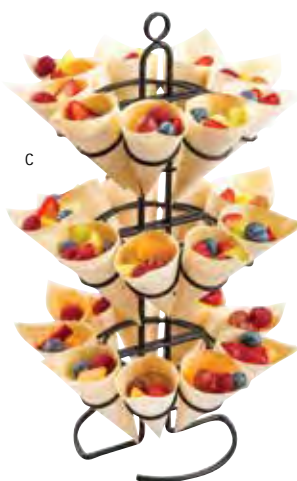

Great for ice cream cones,
trail mix and even k-cups.

DISPOSABLE CONE HOLDERS

- Display your disposable cones in style with our selection of tiered cone holders
- 10030 & 10031 feature rotating tiers for easy prepping and serving
- All styles include handles for easy transportation to and from the serving line