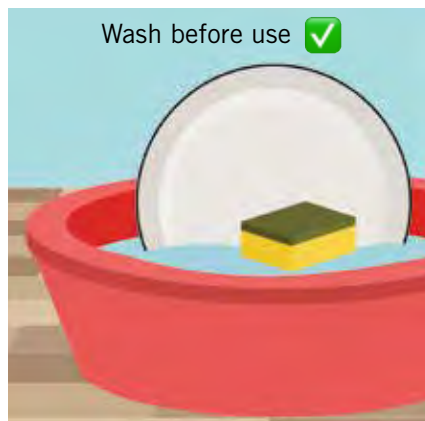

ENAMELWARE COLLECTION™

CARE & USE INSTRUCTIONS

Enamelware is a time-honored traditional serving vessel that has been used for centuries in many ways. Made from Vitreous Porcelain Enamel Coated Steel, a good quality enamelware product can last for years under the right conditions and cared for correctly. Just like any other porcelain piece in the market, it is not chip resistant and can become worn over the years. The steel substrate of the products is incredibly strong; however the porcelain coating is susceptible to chipping if handled roughly or repeatedly dropped on a hard surface.

TO EXTEND THE
LIFE OF YOUR
ENAMELWARE
PRODUCTS, WE
RECOMMEND THE
FOLLOWING:

ENAMELWARE PRODUCTS ARE...

- ✓ Commercial dishwasher safe (high & low temp)
- ✓ Heat safe up to 500°F / 260°C
- ✓ Induction safe
- ✓ Safe for direct flame
- ✓ Freezer safe

ENAMELWARE PRODUCTS ARE NOT...

- ✗ Microwave safe

Ships from Gurnee, IL 60031

World Headquarters: 801 Lakeside Drive, Gurnee, Illinois 60031
p: 847.855.9000 | f: 847.855.9012 | Customer service: 800.323.8321
info@tablecraft.com www.tablecraft.com facebook.com/tablecraft