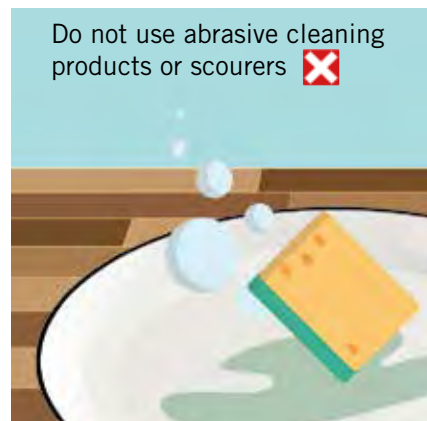

ENAMELWARE COLLECTION™

CARE & USE INSTRUCTIONS

Enamelware is a time-honored traditional serving vessel that has been used for centuries in many ways. Made from Vitreous Porcelain Enamel Coated Steel, a good quality enamelware product can last for years under the right conditions and cared for correctly. Just like any other porcelain piece in the market, it is not chip resistant and can become worn over the years. The steel substrate of the products is incredibly strong; however the porcelain coating is susceptible to chipping if handled roughly or repeatedly dropped on a hard surface.

TO EXTEND THE
LIFE OF YOUR
ENAMELWARE
PRODUCTS, WE
RECOMMEND THE
FOLLOWING:

ENAMELWARE PRODUCTS ARE...

- ✓ Commercial dishwasher safe (high & low temp)
- ✓ Heat safe up to 500°F / 260°C
- ✓ Induction safe
- ✓ Safe for direct flame
- ✓ Freezer safe

ENAMELWARE PRODUCTS ARE NOT...

- ✗ Microwave safe

Ships from Gurnee, IL 60031

World Headquarters: 801 Lakeside Drive, Gurnee, Illinois 60031
p: 847.855.9000 | f: 847.855.9012 | Customer service: 800.323.8321
info@tablecraft.com www.tablecraft.com facebook.com/tablecraft