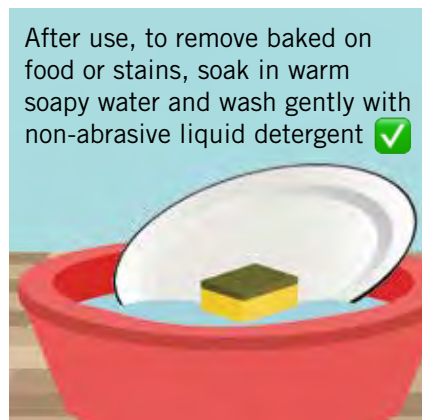

ENAMELWARE COLLECTION™

CARE & USE INSTRUCTIONS

Enamelware is a time-honored traditional serving vessel that has been used for centuries in many ways. Made from Vitreous Porcelain Enamel Coated Steel, a good quality enamelware product can last for years under the right conditions and cared for correctly. Just like any other porcelain piece in the market, it is not chip resistant and can become worn over the years. The steel substrate of the products is incredibly strong; however the porcelain coating is susceptible to chipping if handled roughly or repeatedly dropped on a hard surface.

TO EXTEND THE
LIFE OF YOUR
ENAMELWARE
PRODUCTS, WE
RECOMMEND THE
FOLLOWING:

ENAMELWARE PRODUCTS ARE...

- ✓ Commercial dishwasher safe (high & low temp)
- ✓ Heat safe up to 500°F / 260°C
- ✓ Induction safe
- ✓ Safe for direct flame
- ✓ Freezer safe

ENAMELWARE PRODUCTS ARE NOT...

- ✗ Microwave safe

Ships from Gurnee, IL 60031

World Headquarters: 801 Lakeside Drive, Gurnee, Illinois 60031
p: 847.855.9000 | f: 847.855.9012 | Customer service: 800.323.8321
info@tablecraft.com www.tablecraft.com facebook.com/tablecraft