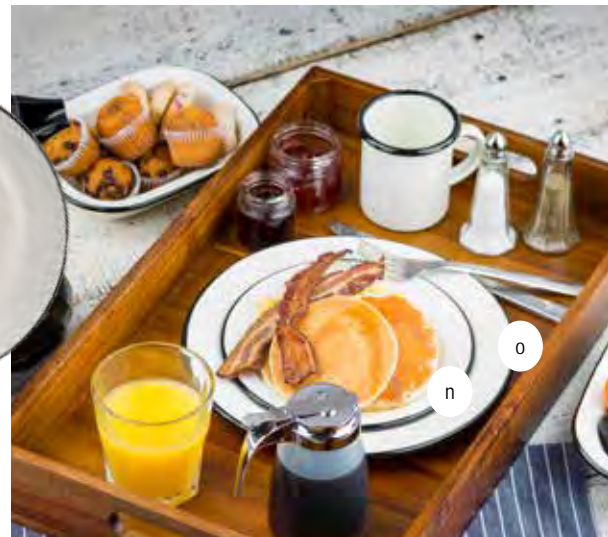

SERVING SOLUTIONS
COLLECTIONS

ENAMELWARE
COLLECTION™

ENAMELWARE COLLECTION™

CREAMY WHITE WITH BLACK RIM

- Our Enamelware Collection™ adds a unique farm-to-table look to any table setting
- Constructed in the traditional way, our enamelware, offers a durable, dishwasher and heat safe serving option
- Collection includes serving trays, pans, mugs, tumblers, plates and more to complete your rustic, casual look
- Vitreous porcelain enamel coated steel

Item #	Description	Min Order/ Case Pack
CREAMY WHITE WITH BLACK RIM ENAMELWARE COLLECTION™		
MUGS		
a.	80008 6 oz Mug, White	1 ea / 6 ea
b.	80009 12 oz Mug, White	1 ea / 6 ea
c.	80010 16 oz Mug, White	1 ea / 6 ea
TUMBLER		
d.	80011 16 oz Tumbler, White	1 ea / 6 ea
SERVING TRAY		
e.	80012 Rectangular Tray, White, 16 x 11½ x 1½"	1 ea / 6 ea
SERVING BOWLS		
f.	H80002 Set of 3 Mixing Bowls, 1%, 3¼ & 5¼ Qt	1 ea / 6 ea
g.	80016 Round Bowl, Flat Bottom, White, 8½" dia x 2¼", 1¼ qt	1 ea / 4 ea
h.	80017 Round Bowl, Flat Bottom, White, 10½" dia x 3½", 4¼ qt	1 ea / 4 ea
SERVING PANS		
i.	80013 Rectangular Pan, White, 7¾ x 5¾ x 1¼", 18 oz	1 ea / 4 ea
j.	80014 Rectangular Pan, White, 9¾ x 7 x 2", 30 oz	1 ea / 4 ea
k.	80015 Rectangular Pan, White, 11 x 8¾ x 2¾", 48 oz	1 ea / 4 ea
SHEETPAN SERVERS		
l.	10347 ▶ Fourth Size, Withe, 13 x 9½ x 1½", 56 oz	1 ea / 6 ea
m.	10349 ▶ Eighth Size, White, 10 x 6 x 1½", 24 oz	1 ea / 12 ea
PLATES		
n.	80018 Round Plates, White, 8" dia	1 ea / 6 ea
o.	80019 Round Plates, White, 10¼" dia	1 ea / 6 ea

ENAMELWARE COLLECTION™

BLUE WITH WHITE SPECKLE

- Our Enamelware Collection™ adds a unique farm-to-table look to any table setting
- Constructed in the traditional way, our enamelware, offers a durable, dishwasher and heat safe serving option
- Collection includes serving trays, pans, mugs, tumblers, plates and more to complete your rustic, casual look
- Vitreous porcelain enamel coated steel