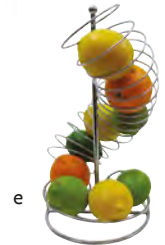

PROMOTE A **Healthier** ALTERNATIVE

FRUIT BASKETS

Save space and keep fruit organized on your buffet line, while bringing a touch of the unusual to your healthy fruit display with these fun metal baskets. Suitable for all single-serve fruit; ideal for grab-and-go and for point of sale displays.

By displaying fresh fruit in attractive and easily accessible ways, you are enabling your patrons to choose more nutritious snacks on the go.

Item #	Description	Min Order/ Case Pack
FRUIT BASKETS, CHROME PLATED WIRE		
a. 12SR	Combo Basket, 12 x 12 x 18"	1 ea / 8 ea
b. FSP1507	Spiral Basket, 9 x 9 x 18½" (Maximum fruit diameter 4¼")	1 ea / 6 ea
FSL1508	Sloped Basket, 15½ x 7½ x 16½" (Maximum fruit diameter 4¼")	1 ea / 8 ea
c. FC1649	Curved Basket, 14 x 6¼ x 18" (Maximum fruit diameter 4¼")	1 ea / 12 ea
d. FO1515	Circular Basket "O", 15½ x 4½ x 14¾" (Maximum fruit diameter 3½")	1 ea / 6 ea
e. *FSP1206	Spiral Basket, 7 x 7 x 12½" (Maximum fruit diameter 3¼")	1 ea / 12 ea

Maximum display
Minimal footprint

FARMHOUSE COLLECTION™ TIERED BASKET

Item #	Description	Min Order/ Case Pack
BLACK POWDER COATED STEEL, TWO-TIERED		
f. HFB2BK	Two-Tiered, 8¾ x 8¾ x 14"	1 ea / 12 ea

MEDITERRANEAN COLLECTION™ TIERED BASKETS

Item #	Description	Min Order/ Case Pack
BLACK POWDER COATED STEEL, TWO OR THREE-TIERED		
g. BKT2A	Two-Tiered, 9 & 10½" Baskets, 12¼" H	1 ea / 8 ea
BKT2	Two-Tiered, 10 & 12" Baskets, 24¼" H	1 ea / 2 ea
h. BKT3	Three-Tiered, 10, 12 & 14" Baskets, 33½" H	1 ea

Ships from Gurnee, IL 60031