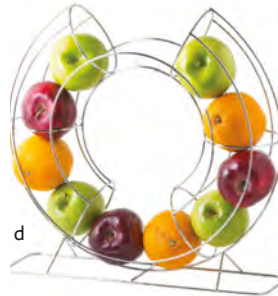

BUFFET & CATERING
ACCESSORIES & DISPOSABLES

**FRUIT
BASKETS**

PROMOTE A **Healthier** ALTERNATIVE

FRUIT BASKETS

Save space and keep fruit organized on your buffet line, while bringing a touch of the unusual to your healthy fruit display with these fun metal baskets. Suitable for all single-serve fruit; ideal for grab-and-go and for point of sale displays.

By displaying fresh fruit in attractive and easily accessible ways, you are enabling your patrons to choose more nutritious snacks on the go.

Item #	Description	Min Order/ Case Pack
FRUIT BASKETS, CHROME PLATED WIRE		
a. 12SR	Combo Basket, 12 x 12 x 18"	1 ea / 8 ea
b. FSP1507	Spiral Basket, 9 x 9 x 18½" (Maximum fruit diameter 4¼")	1 ea / 6 ea
FSL1508	Sloped Basket, 15½ x 7½ x 16½" (Maximum fruit diameter 4¼")	1 ea / 8 ea
c. FC1649	Curved Basket, 14 x 6¼ x 18" (Maximum fruit diameter 4¼")	1 ea / 12 ea
d. FO1515	Circular Basket "O", 15½ x 4½ x 14¾" (Maximum fruit diameter 3½")	1 ea / 6 ea
e. *FSP1206	Spiral Basket, 7 x 7 x 12½" (Maximum fruit diameter 3¼")	1 ea / 12 ea

Maximum display
Minimal footprint

FARMHOUSE COLLECTION™ TIERED BASKET

Item #	Description	Min Order/ Case Pack
BLACK POWDER COATED STEEL, TWO-TIERED		
f. HFB2BK	Two-Tiered, 8¾ x 8¾ x 14"	1 ea / 12 ea

MEDITERRANEAN COLLECTION™ TIERED BASKETS