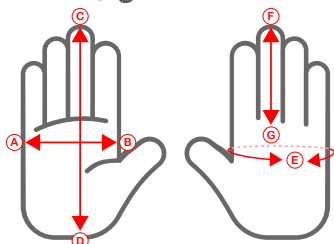

GLOVE SIZING GUIDE