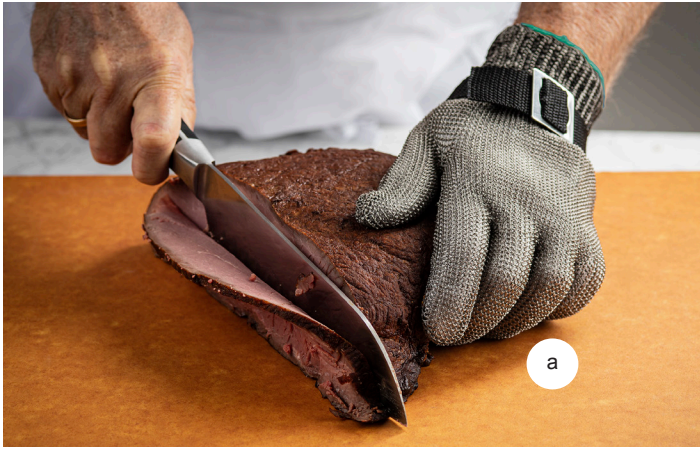

## STAINLESS STEEL CUT-RESISTANT GLOVES

Our stainless steel cut-resistant gloves prevent accidental injuries when cutting, trimming, slicing, or chopping. The gloves have an ambidextrous design for comfort and safety and have the highest cut level rating for more protection.

- ANSI cut level 9
- Conveniently packed for cash & carry
- Color coded by size with adjustable strap
- Sold as single outer glove made of stainless steel and single removable inner polyester glove

Item	Description	Min Order
<b>WOVEN STEEL CUT-RESISTANT GLOVES—STAINLESS STEEL (OUTER GLOVE) &amp; POLYESTER (INNER GLOVE)</b>		
11736	Extra Small, Red Cuff, with Protective Glove	1 ea
11737	Small, Yellow Cuff with Protective Glove	1 ea
a. 11738	Medium, Green Cuff with Protective Glove	1 ea
11739	Large, Blue Cuff with Protective Glove	1 ea
11740	Extra Large, Black Cuff with Protective Glove	1 ea

## CUT-RESISTANT GLOVES

Protect your back of house team against potential lacerations with our cut-resistant gloves. Our gloves feature a seamless weave with an extended cuff that gently protect the wrist ensuring they stay in place for optimum safety coverage.