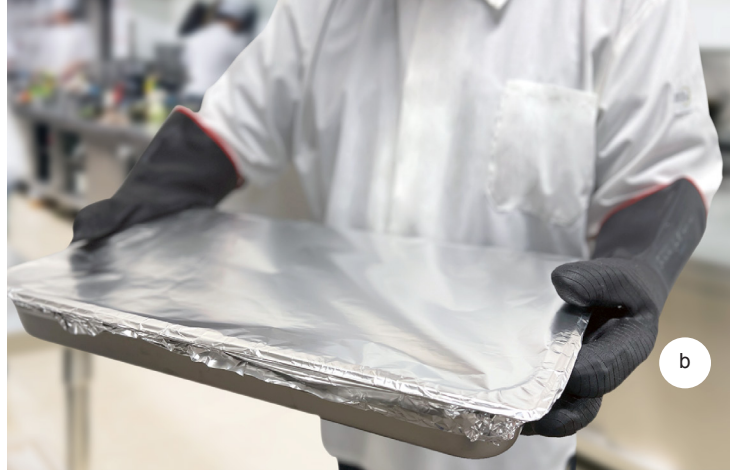

FREEZER GLOVES

These freezer gloves provide protection and warmth to back of the house team when handling frozen foods. These gloves are color coded by size and have an extended cuff that gently protects the wrist while ensuring they stay in place for optimum safety coverage.

- Polyester with latex coating, acrylic fleece lining
- For working temperatures down to -13°F
- Sold as a pair
- Machine wash cold, air dry. Do not bleach, iron, dry clean or tumble dry
- Conveniently packaged for cash & carry

Use our glove sizing guide on previous page to find the best fit for you!

12246

12247

12248

Item	Description	Min Order
FREEZER GLOVES		
12246 ▶	Small Freezer Glove Black, Polyester Yellow Cuff, Pair of 2	1 ea
12247 ▶	Medium Freezer Glove Black, Polyester Green Cuff, Pair of 2	1 ea
12248 ▶	Large Freezer Glove Black, Polyester Blue Cuff, Pair of 2	1 ea
a. 12249 ▶	Extra Large Freezer Glove Black, Polyester Black Cuff, Pair of 2	1 ea
HIGH HEAT GLOVES—NEOPRENE, COTTON		
b. 11735	Black Glove with Red Cuff 14", Pair of 2	1 ea
12298 ▶	Black Glove with Red Cuff 18", Pair of 2	1 ea

HIGH HEAT GLOVES

Our high heat gloves are now available in a longer length of 18" along with our 14" for extra protection from burns. These are great for high temperatures while cooking, baking, or grilling. These gloves are flame resistant and one size fits all.

- Heat Safe for temperatures up to 932°F
- Packaged as a pair of 2
- Available in two sizes
- Cleaning Instructions: Apply soap or detergent on the outer surface, then rinse directly under the tap after use.
- Do not clean the inner cotton layer.
- Conveniently packaged for cash & carry

11735

12298

Ships from Gurnee, IL 60031