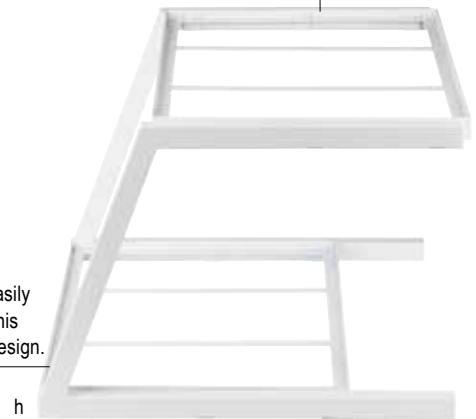

- Black or White Powder Coated Steel
- Collapsible design for display or storage
- See our collection of crates (page 80) that pair with these frames

Works with our new Half Dome Cover 11688, see page 91.

Item	Description	Min Order
<b>GRAB &amp; GO TWO-TIERED FRAME—POWDER COATED (OVER STEEL)</b>		
e. 11622 ▶	Black, 15¼ x 15¼ x 13" Fits Gastronorm Half Size Wood Crates	1 ea
f. 11795 ▶	White, 15¼ x 15¼ x 13" Fits Gastronorm Half Size Wood Crates	1 ea
g. 11623 ▶	Black, 23½ x 17¼ x 13" Fits Gastronorm Full Size Wood Crates	1 ea
h. 11796 ▶	White, 23½ x 17¼ x 13" Fits Gastronorm Full Size Wood Crates	1 ea

g

Works with our Half and Full Size Gastronorm Crates. Shown here with CRATE11 (top) and CRATE114 (bottom), see page 80, in our catalog, for our full assortment.

f

Works with our Half and Full Size Cooling Plates, shown here with CW60101, see page 32 in our catalog.

Lip helps keep crates in place.

Keep products easily accessible with this space-efficient design.

h

Ships from Gurnee, IL 60031

World Headquarters: 801 Lakeside Drive, Gurnee, Illinois 60031 | p: 847.855.9000 | f: 847.855.9012 | Customer service: 800.323.8321  
info@tablecraft.com | www.tablecraft.com | facebook.com/tablecraft