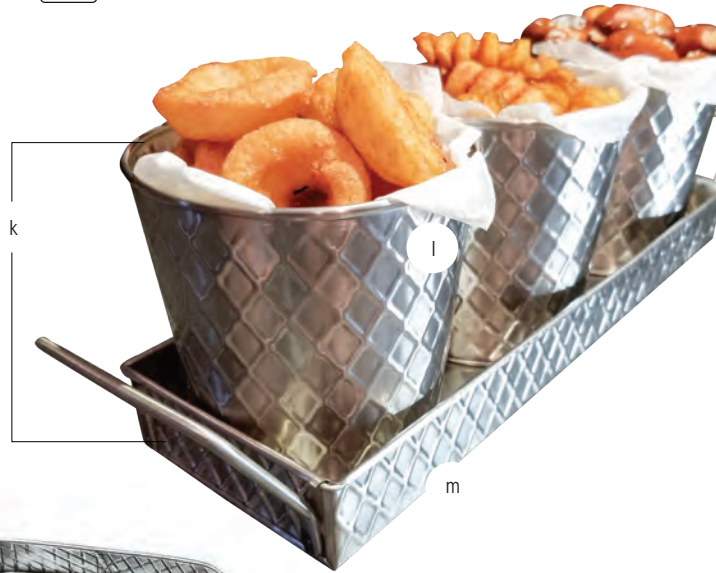

# LATTICE COLLECTION

# LATTICE COLLECTION™

- Create a casual dining experience with our new Lattice Collection™ Stainless steel construction with an embossed basketweave pattern
- Available in a variety of styles and sizes; these pieces add a casual feel to your shareable sides and entrees

Item #	Description	Min Order/ Case Pack
<b>LATTICE COLLECTION™-STAINLESS STEEL WITH EMBOSSED BASKETWEAVE PATTERN</b>		
<b>PLATTERS</b>		
a. 10034	▶ Round, 8 <sup>1</sup> / <sub>8</sub> " dia x 1 <sup>1</sup> / <sub>2</sub> "	1 ea / 12 ea
b. 10035	▶ Round, 10 <sup>1</sup> / <sub>2</sub> " dia x 1 <sup>1</sup> / <sub>4</sub> "	1 ea / 12 ea
c. 10036	▶ Oval, 9 <sup>1</sup> / <sub>2</sub> x 6 <sup>1</sup> / <sub>4</sub> x 2 <sup>1</sup> / <sub>8</sub> "	1 ea / 12 ea
d. 10037	▶ Oval, 12 x 9 x 2 <sup>1</sup> / <sub>8</sub> "	1 ea / 12 ea
e. 10038	▶ Rectangular, 9 <sup>3</sup> / <sub>4</sub> x 7 x 1 <sup>1</sup> / <sub>8</sub> "	1 ea / 12 ea
f. 10039	▶ Rectangular, 12 x 9 x 1 <sup>1</sup> / <sub>4</sub> "	1 ea / 12 ea
<b>PAIL</b>		
g. 10041	▶ Round, 16 <sup>1</sup> / <sub>2</sub> oz, 4" dia x 4"	1 ea / 12 ea
<b>FRY CUPS</b>		
h. 10042	▶ Slanted Round, 10 oz, 3 <sup>3</sup> / <sub>4</sub> " dia x 4 <sup>3</sup> / <sub>4</sub> "	1 ea / 12 ea
i. 10043	▶ Tapered Square, 20 oz, 4 x 4 x 3 <sup>1</sup> / <sub>2</sub> "	1 ea / 12 ea
<b>CADDY, SNACK SET &amp; TRAY</b>		
j. 10040	▶ Rectangular, 10 <sup>3</sup> / <sub>4</sub> x 8 <sup>3</sup> / <sub>4</sub> x 4 <sup>3</sup> / <sub>4</sub> "	1 ea / 4 ea
k. 10486	▶ Four Piece Snack Set, Includes Tray (10488) & (3) 23 oz Cups (10487)	1 ea / 12 ea
l. 10487	▶ Round Cup, 23 oz, 4 <sup>1</sup> / <sub>8</sub> " dia x 4 <sup>1</sup> / <sub>8</sub> "	1 ea / 12 ea
m. 10488	▶ Snack Tray, 14 <sup>1</sup> / <sub>2</sub> x 4 <sup>1</sup> / <sub>4</sub> "	1 ea / 12 ea