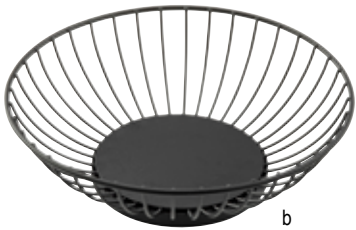

SERVING

Collections

▲
NEW

BASKETS
PARISIAN & PETAL COLLECTION™
2023

PARISIAN COLLECTION™ BASKETS

Expand your basket collection with these new Parisian Collection™ wire baskets with solid bottoms for additional versatility.

- Available in varying shapes and styles
- Black powder coated metal
- Hand wash recommended

a

b

c

NEW

Wire construction with solid bottoms for additional versatility

PETAL COLLECTION™ BASKETS

Our Petal Wire Serving Baskets add a unique flair to your setting. For use as bread baskets, side servers, breakfast settings and more!

- Available in varying shapes and styles
- Black powder coated steel
- Hand wash only

d

e / f

g

Item #	Description	Min Order
PARISIAN COLLECTION™ BASKETS—BLACK POWDER COATED METAL		
a. 10820 ▶	Round, 6" dia x 2¼"	1 ea
b. 10821 ▶	Round, 8" dia x 2¾"	1 ea
c. 10822 ▶	Oval, 9 x 6 x 3½"	1 ea
PETAL COLLECTION™ BASKETS—BLACK POWDER COATED STEEL		
d. 10537	Rectangular, 9 x 6 x 2½"	1 ea
e. 10534	Round, 6" dia x 2¼"	1 ea
f. 10535	Round, 8" dia x 2½"	1 ea
g. 10536	Oval, 9 x 6 x 2½"	1 ea