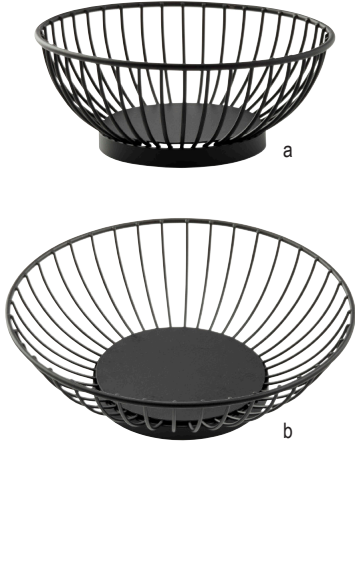

SERVING

Collections

BASKETS

PARISIAN & PETAL COLLECTION™

PARISIAN COLLECTION™ BASKETS

Expand your basket collection with these new Parisian Collection™ wire baskets with solid bottoms for additional versatility.

- Available in varying shapes and styles
- Black powder coated metal
- Hand wash recommended

Wire construction with solid bottoms for additional versatility

PETAL COLLECTION™ BASKETS

Our Petal Wire Serving Baskets add a unique flair to your setting. For use as bread baskets, side servers, breakfast settings and more!

- Available in varying shapes and styles
- Black powder coated steel
- Hand wash only

Item #	Description	Min Order
PARISIAN COLLECTION™ BASKETS—BLACK POWDER COATED METAL		
a. 10820	Round, 6" dia x 2¼"	1 ea
b. 10821	Round, 8" dia x 2⅝"	1 ea
c. 10822	Oval, 9 x 6 x 3½"	1 ea
PETAL COLLECTION™ BASKETS—BLACK POWDER COATED STEEL		
d. 10537	Rectangular, 9 x 6 x 2½"	1 ea
e. 10534	Round, 6" dia x 2¼"	1 ea
f. 10535	Round, 8" dia x 2½"	1 ea
g. 10536	Oval, 9 x 6 x 2½"	1 ea