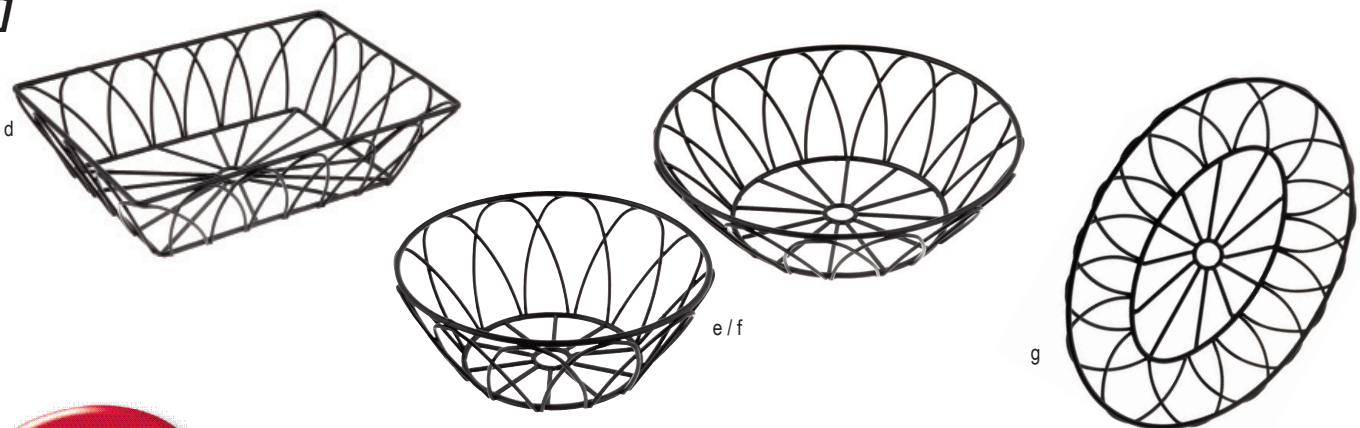

- Available in varying shapes and styles
- Black powder coated metal
- Hand wash recommended

Wire construction with solid bottoms for additional versatility

PETAL COLLECTION™ BASKETS

Our Petal Wire Serving Baskets add a unique flair to your setting. For use as bread baskets, side servers, breakfast settings and more!

- Available in varying shapes and styles
- Black powder coated steel
- Hand wash only

Item #	Description	Min Order
PARISIAN COLLECTION™ BASKETS—BLACK POWDER COATED METAL		
a. 10820	Round, 6" dia x 2¼"	1 ea
b. 10821	Round, 8" dia x 2⅝"	1 ea
c. 10822	Oval, 9 x 6 x 3½"	1 ea
PETAL COLLECTION™ BASKETS—BLACK POWDER COATED STEEL		
d. 10537	Rectangular, 9 x 6 x 2½"	1 ea
e. 10534	Round, 6" dia x 2¼"	1 ea
f. 10535	Round, 8" dia x 2½"	1 ea
g. 10536	Oval, 9 x 6 x 2½"	1 ea