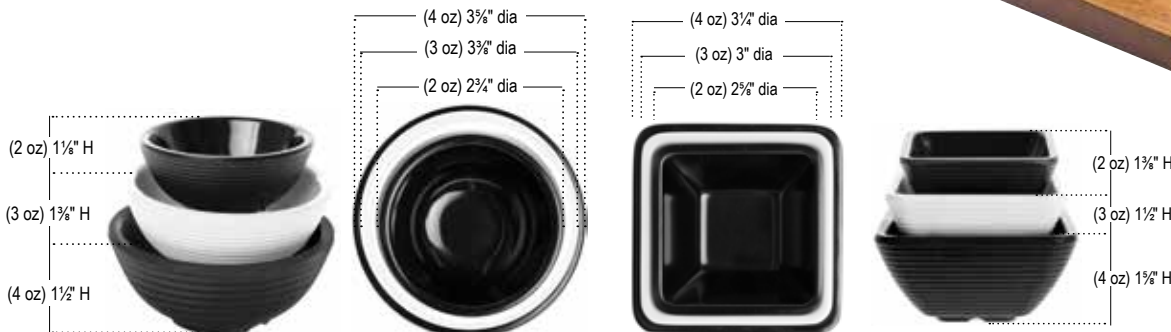

Ships from Gurnee, IL 60031

World Headquarters: 801 Lakeside Drive, Gurnee, Illinois 60031 | p: 847.855.9000 | f: 847.855.9012 | Customer service: 800.323.8321
info@tablecraft.com | www.tablecraft.com | facebook.com/tablecraft