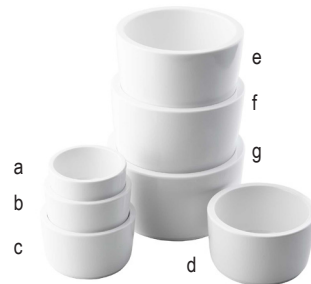

Ships from Gurnee, IL 60031

World Headquarters: 801 Lakeside Drive, Gurnee, Illinois 60031 | p: 847.855.9000 | f: 847.855.9012 | Customer service: 800.323.8321
info@tablecraft.com | www.tablecraft.com | facebook.com/tablecraft