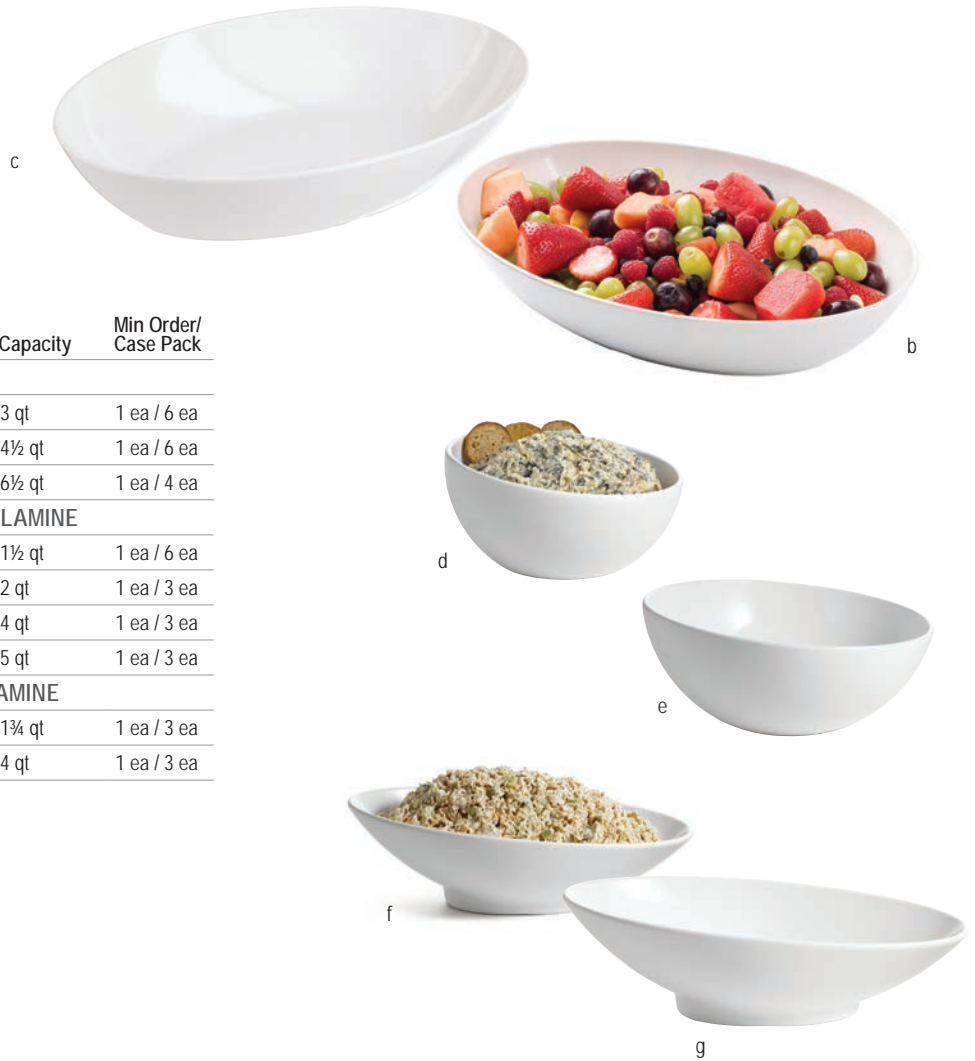

BUFFET & CATERING
COLLECTIONS

SIERRA MELAMINE
COLLECTION™

SIERRA GRANDE COLLECTION™

Serve large portions of salads, fruits, veggies and more with our new, extra large melamine bowls. Slanted, neutral design matches our existing Sierra Collection™ of melamine serving pieces.

- Easy to clean, dishwasher safe
- Heat safe up to 212° F

Item	Description	Capacity	Min Order/ Case Pack
ROUND BOWLS-MELAMINE, WHITE			
a. 10184W	▶ 18¼ dia x 7¾"	11 qt	1 ea
b. 10185W	▶ 20¼ dia x 8¾"	15 qt	1 ea
c. 10186W	▶ 21¼ dia x 8¾"	20 qt	1 ea
d. 10187W	▶ 23½ dia x 9½"	25 qt	1 ea

big, bold bowls

d

b

c

a

Our ever-popular Sierra Collection™ features three new large oval shaped bowls for serving salads, pastas, etc. Shown here with our Frostone Slate Collection™ Rectangular Display Tray (MG1) and Stainless Steel Sauce Boats (9808).

Item	Description	Capacity	Min Order/ Case Pack
OVAL BOWLS-MELAMINE			
a.	1025002 10 x 14"	3 qt	1 ea / 6 ea
b.	1025102 11 x 16"	4½ qt	1 ea / 6 ea
c.	1025202 12½ x 18"	6½ qt	1 ea / 4 ea
ROUND ANGLED BOWLS-MELAMINE			
	M4088WH 8½ x 8½ x 4"	1½ qt	1 ea / 6 ea
d.	M4090WH 9½ x 9½ x 5"	2 qt	1 ea / 3 ea
e.	M4092WH 12½ x 12½ x 5½"	4 qt	1 ea / 3 ea
	M4094WH 13½ x 13½ x 5½"	5 qt	1 ea / 3 ea
OVAL ANGLED BOWLS-MELAMINE			
f.	M4084WH 13¼ x 7½ x 4"	1¾ qt	1 ea / 3 ea
g.	M4086WH 17 x 9¼ x 5½"	4 qt	1 ea / 3 ea