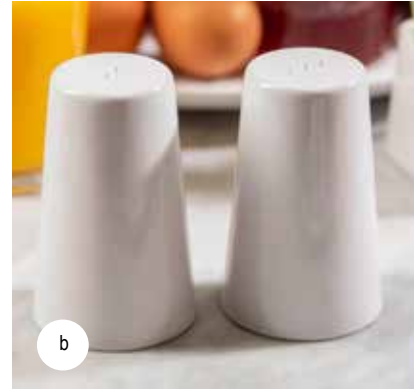

# SIERRA TABLETOP COLLECTION™

Elevate your tabletop setting with our exclusively designed Sierra Collection™. Designed to resemble unique, modern ceramic pieces and constructed of dishwasher safe melamine, this assortment adds subtle elegance and durability to your tablescape.

- Natural white “porcelain” color is neutral to match any décor
- Salt & Pepper Shakers feature a rubber stopper for easy cleaning and refilling from the bottom, sold as a set of 2
- Coordinates with our existing Sierra Collection of melamine serving pieces
- Sugar jar with lid is also perfect for holding sugar tubes
- Durable, lightweight melamine
- Safe for temperatures up to 212°F

Salt & Pepper Shakers shown (above) with Sierra Collection™ Round Angled Bowl #M4088WH.

Item #	Description	Capacity	Min Order/ Case Pack
<b>SIERRA TABLETOP COLLECTION™ – MELAMINE, WHITE</b>			
a. 10421	▶ Sugar Jar with Lid	6 oz	6 sets
b. 10418	▶ Salt & Pepper Shakers	1¼ oz	12 ea
c. 10420	▶ Sugar Packet Holder, 3¾ x 2¾ x 2½”	–	12 ea
d. 10416	▶ Creamer	7 oz	12 ea