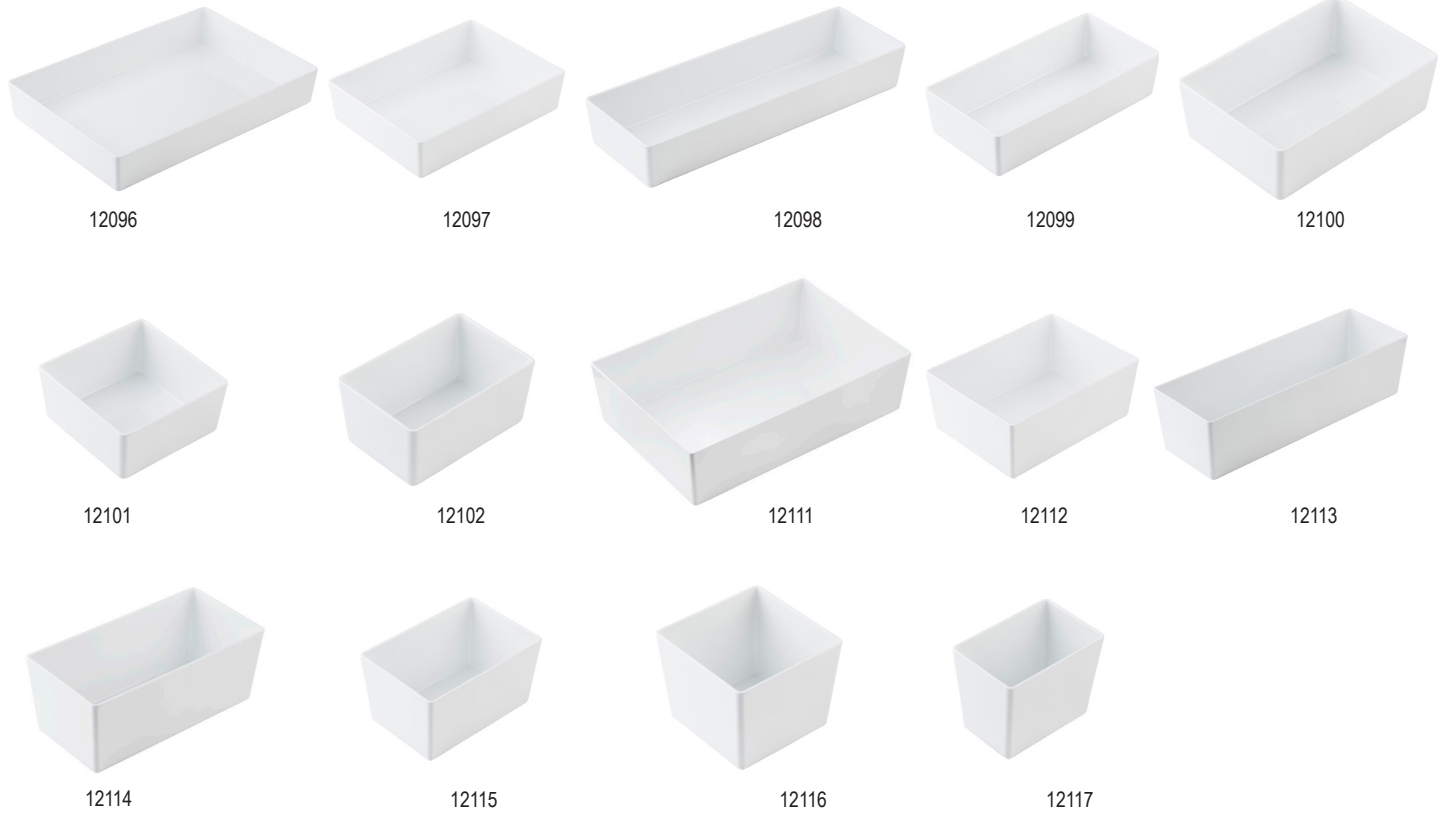

MELAMINE BUFFET BOWLS - WHITE

SIMPLE SOLUTION COLLECTION