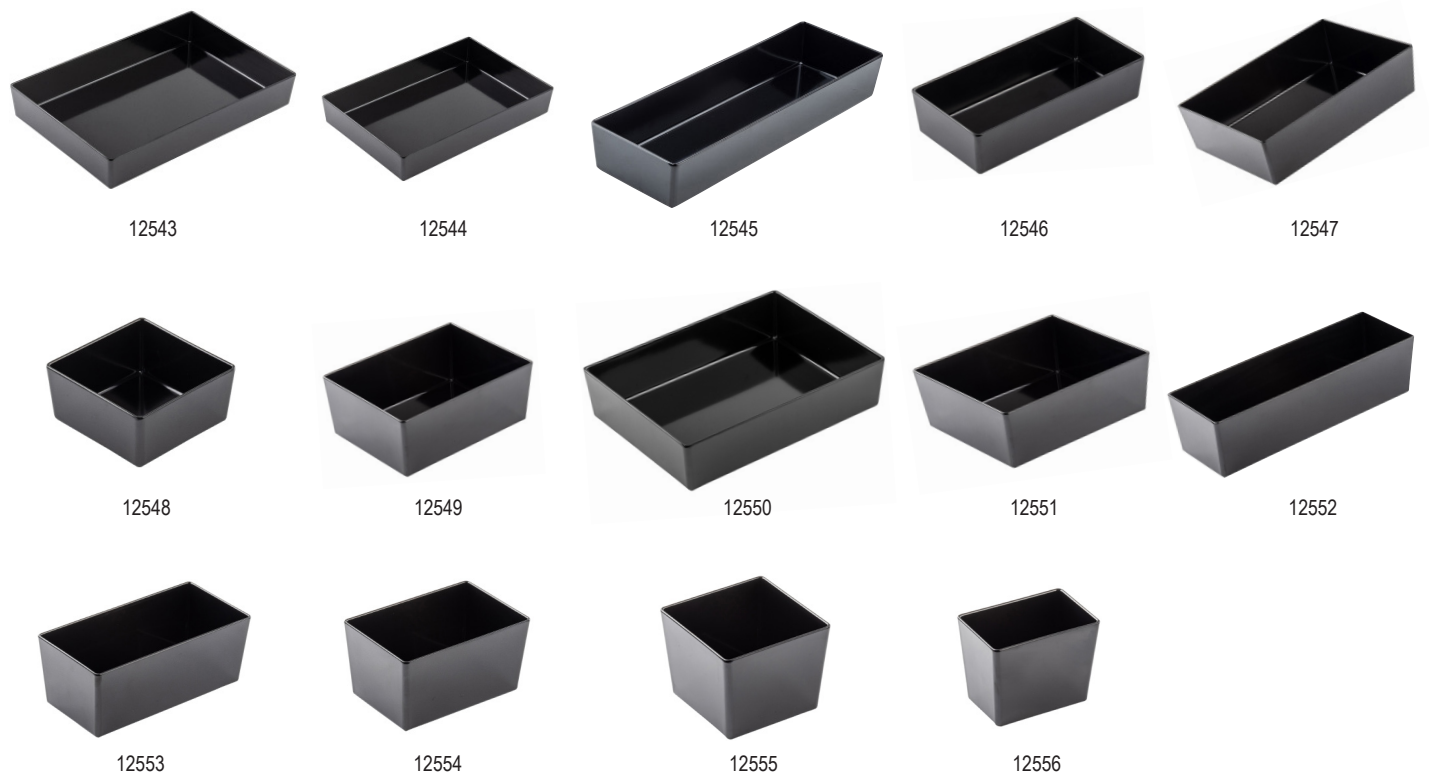

MELAMINE BUFFET BOWLS - BLACK

Ships from Gurnee, IL 60031

World Headquarters: 801 Lakeside Drive, Gurnee, Illinois 60031 | p: 847.855.9000 | f: 847.855.9012 | Customer service: 800.323.8321
info@tablecraft.com | www.tablecraft.com | facebook.com/tablecraft