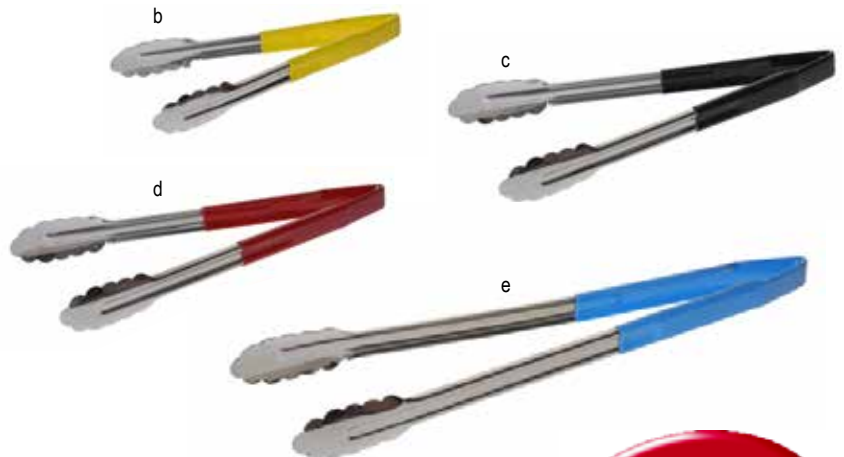

# VINYL-COATED TONGS

**HEAT SAFE**  
UP TO 330°F

X-ray image shows unique spring steel V-shaped hinge

Utility / scalloped grip

Permanently bonded coating eliminates bacteria-prone food traps

- Available in three sizes: 9½", 12 & 16"
- Vinyl handle, 20 gauge Stainless Steel with a mirror finish
- V-shape spring steel hinge provides better durability, control and memory than previous keyhole hinge tongs, to prevent food breakage and pinching of the skin
- Permanently bonded handle eliminates bacteria-prone food traps - will not slip or peel off
- Color-coded handles provide easy identification for controlled food contact. Ideal for maximizing your HACCP program
- Provides cool, comfortable grip
- Backed by third party lab testing, our tongs are safe for continuous functional use up to 330°F. Please note that vinyl handle color may change slightly if exposed to temperatures above 212°F for longer than 12 hours
- Independently tested to meet FDA, Reach and Prop 65 standards
- 100% Lead and Phthalate free
- Dishwasher safe

**Item # Description Min Order/ Case Pack**

**VINYL-COATED TONGS—STAINLESS STEEL, COLOR-CODED VINYL**

	3774BKEU	9½", Black Handle	1 ea / 12 ea
	3774BLEU	9½", Blue Handle	1 ea / 12 ea
a.	3774GEU	9½", Green Handle	1 ea / 12 ea
	3774REU	9½", Red Handle	1 ea / 12 ea
b.	3774YEU	9½", Yellow Handle	1 ea / 12 ea
c.	3712BKEU	12", Black Handle	1 ea / 12 ea
	3712BLEU	12", Blue Handle	1 ea / 12 ea
	3712GEU	12", Green Handle	1 ea / 12 ea
d.	3712REU	12", Red Handle	1 ea / 12 ea
	3712YEU	12", Yellow Handle	1 ea / 12 ea
	3716BKEU	16", Black Handle	1 ea / 12 ea
e.	3716BLEU	16", Blue Handle	1 ea / 12 ea
	3716GEU	16", Green Handle	1 ea / 12 ea
	3716REU	16", Red Handle	1 ea / 12 ea
	3716YEU	16", Yellow Handle	1 ea / 12 ea