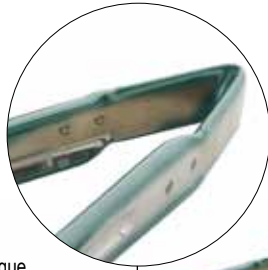

# VINYL-COATED TONGS

**HEAT SAFE**  
UP TO 330°F

X-ray image shows unique spring steel V-shaped hinge

Utility / scalloped grip

Permanently bonded coating eliminates bacteria-prone food traps

- Available in three sizes: 9½", 12 & 16"
- Vinyl handle, 20 gauge Stainless Steel with a mirror finish
- V-shape spring steel hinge provides better durability, control and memory than previous keyhole hinge tongs, to prevent food breakage and pinching of the skin
- Permanently bonded handle eliminates bacteria-prone food traps - will not slip or peel off
- Color-coded handles provide easy identification for controlled food contact. Ideal for maximizing your HACCP program
- Provides cool, comfortable grip
- Backed by third party lab testing, our tongs are safe for continuous functional use up to 330°F. Please note that vinyl handle color may change slightly if exposed to temperatures above 212°F for longer than 12 hours
- Independently tested to meet FDA, Reach and Prop 65 standards
- 100% Lead and Phthalate free
- Dishwasher safe

**Item # Description Min Order/ Case Pack**

**VINYL-COATED TONGS—STAINLESS STEEL, COLOR-CODED VINYL**

	3774BKEU	9½", Black Handle	1 ea / 12 ea
	3774BLEU	9½", Blue Handle	1 ea / 12 ea
a.	3774GEU	9½", Green Handle	1 ea / 12 ea
	3774REU	9½", Red Handle	1 ea / 12 ea
b.	3774YEU	9½", Yellow Handle	1 ea / 12 ea
c.	3712BKEU	12", Black Handle	1 ea / 12 ea
	3712BLEU	12", Blue Handle	1 ea / 12 ea
	3712GEU	12", Green Handle	1 ea / 12 ea
d.	3712REU	12", Red Handle	1 ea / 12 ea
	3712YEU	12", Yellow Handle	1 ea / 12 ea
	3716BKEU	16", Black Handle	1 ea / 12 ea
e.	3716BLEU	16", Blue Handle	1 ea / 12 ea
	3716GEU	16", Green Handle	1 ea / 12 ea
	3716REU	16", Red Handle	1 ea / 12 ea
	3716YEU	16", Yellow Handle	1 ea / 12 ea