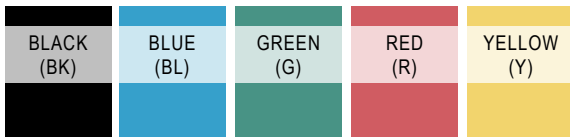

# VINYL-COATED TONGS

**HEAT SAFE**  
UP TO 330°F

X-ray image shows unique spring steel V-shaped hinge

Utility / scalloped grip

Permanently bonded coating eliminates bacteria-prone food traps

- Available in three sizes: 9½", 12 & 16"
- Vinyl handle, 20 gauge Stainless Steel with a mirror finish
- V-shape spring steel hinge provides better durability, control and memory than previous keyhole hinge tongs, to prevent food breakage and pinching of the skin
- Permanently bonded handle eliminates bacteria-prone food traps - will not slip or peel off
- Color-coded handles provide easy identification for controlled food contact. Ideal for maximizing your HACCP program
- Provides cool, comfortable grip
- Backed by third party lab testing, our tongs are safe for continuous functional use up to 330°F. Please note that vinyl handle color may change slightly if exposed to temperatures above 212°F for longer than 12 hours
- Independently tested to meet FDA, Reach and Prop 65 standards
- 100% Lead and Phthalate free
- Dishwasher safe

**Item # Description Min Order/ Case Pack**

**VINYL-COATED TONGS—STAINLESS STEEL, COLOR-CODED VINYL**

	3774BKEU	9½", Black Handle	1 ea / 12 ea
	3774BLEU	9½", Blue Handle	1 ea / 12 ea
a.	3774GEU	9½", Green Handle	1 ea / 12 ea
	3774REU	9½", Red Handle	1 ea / 12 ea
b.	3774YEU	9½", Yellow Handle	1 ea / 12 ea
c.	3712BKEU	12", Black Handle	1 ea / 12 ea
	3712BLEU	12", Blue Handle	1 ea / 12 ea
	3712GEU	12", Green Handle	1 ea / 12 ea
d.	3712REU	12", Red Handle	1 ea / 12 ea
	3712YEU	12", Yellow Handle	1 ea / 12 ea
	3716BKEU	16", Black Handle	1 ea / 12 ea
e.	3716BLEU	16", Blue Handle	1 ea / 12 ea
	3716GEU	16", Green Handle	1 ea / 12 ea
	3716REU	16", Red Handle	1 ea / 12 ea
	3716YEU	16", Yellow Handle	1 ea / 12 ea