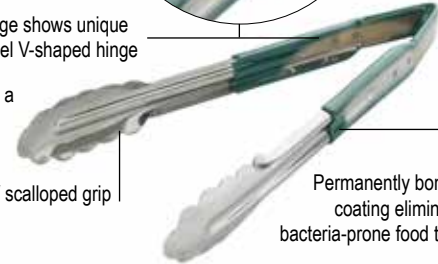

# VINYL-COATED TONGS

**HEAT SAFE**  
UP TO 330°F

X-ray image shows unique spring steel V-shaped hinge

Utility / scalloped grip

Permanently bonded coating eliminates bacteria-prone food traps

- Available in three sizes: 9½", 12 & 16"
- Vinyl handle, 20 gauge Stainless Steel with a mirror finish
- V-shape spring steel hinge provides better durability, control and memory than previous keyhole hinge tongs, to prevent food breakage and pinching of the skin
- Permanently bonded handle eliminates bacteria-prone food traps - will not slip or peel off
- Color-coded handles provide easy identification for controlled food contact. Ideal for maximizing your HACCP program
- Provides cool, comfortable grip
- Backed by third party lab testing, our tongs are safe for continuous functional use up to 330°F. Please note that vinyl handle color may change slightly if exposed to temperatures above 212°F for longer than 12 hours
- Independently tested to meet FDA, Reach and Prop 65 standards
- 100% Lead and Phthalate free
- Dishwasher safe