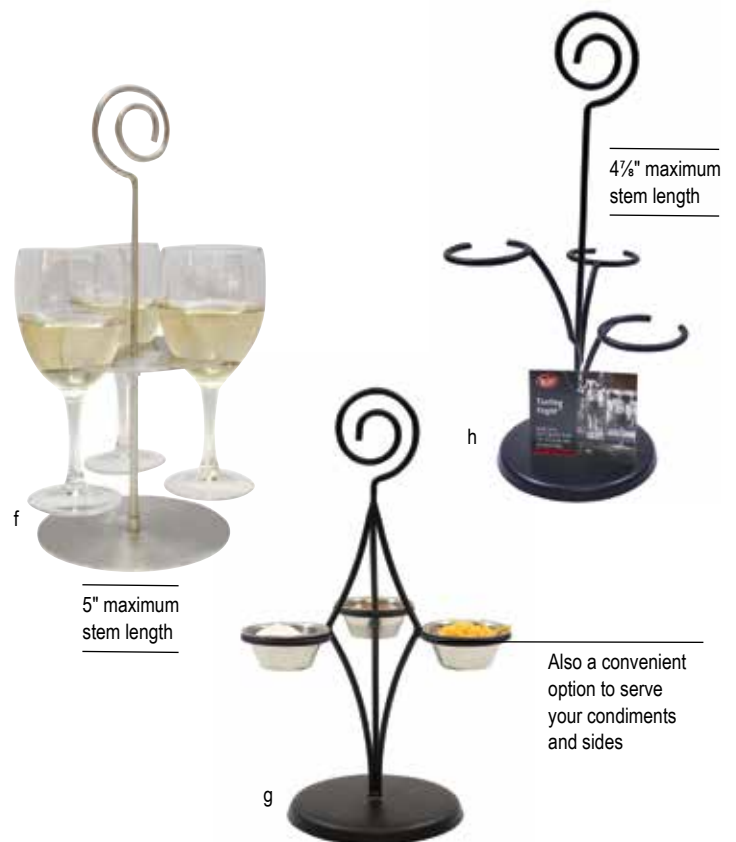

4 1/4" maximum stem length

5" maximum stem length

Also a convenient option to serve your condiments and sides

Ships from Gurnee, IL 60031

World Headquarters: 801 Lakeside Drive, Gurnee, Illinois 60031
p: 847.855.9000 | f: 847.855.9012 | Customer service: 800.323.8321
info@tablecraft.com www.tablecraft.com facebook.com/tablecraft