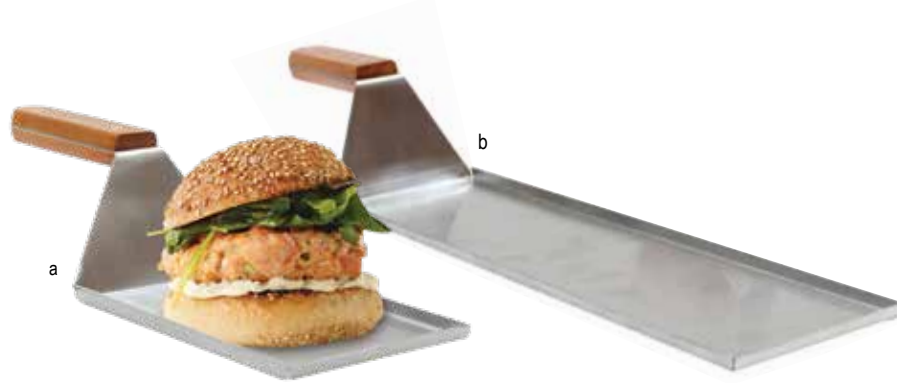

Reversible Paddle with 4 square cutouts on one side and 4 circular cutouts on the other  
Square cutouts fit 2¼" x 2¼" glass

## PADDLE FLIGHTS

- Charming paddles with cut-out sections to hold glasses
- Reversible to accommodate FLGLASS4 & FLBEER4 (glasses not included)
- Features a slot to display your flight tasting cards

Item #	Description	Min Order/ Case Pack
<b>PADDLE FLIGHTS</b>		
c. FLIGHT1	Bamboo, Holds 4 Glasses (Up to 2¼" dia) 17 x 4 x ¾"	1 ea / 10 ea
d. FLIGHT2	Acacia, Holds 4 Glasses (Up to 2¼" dia) 17 x 4 x ¾"	1 ea / 10 ea

Circular cutout has step feature that fits glasses with a diameter of 1¾", 2" or 2¼" (glasses not included)