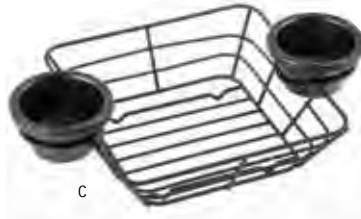

MERANDA COLLECTION™ BASKETS

- Integrated ramekin holders fit 2 oz and 3 oz ramekins on page 191
- Ramekins not included

Item #	Description	Min Order/ Case Pack
MERANDA COLLECTION™ BASKETS— HEAVYWEIGHT CHROME PLATED STEEL		
	H71758 Round, 8" dia x 3½"	1 ea / 6 ea
a.	H7175 Round, 12" dia x 3½"	1 ea / 6 ea
	H711372 Oval, 13 x 7 x 2"	1 ea / 6 ea
	H7176 Oval, 13¾ x 10¾ x 3¼"	1 ea / 6 ea
MERANDA COLLECTION™ BASKETS—BLACK POWDER COATED STEEL		
b.	H711372BK Oval, 13 x 7 x 2"	1 ea / 6 ea
c.	H711172BK Square, 11 x 7 x 2"	1 ea / 6 ea
REGENT™ BASKETS—18/8 STAINLESS STEEL		
d.	258 Round, 3¾" dia x 5¾"	1 ea / 12 ea
	6177 Round, 7" dia x 2¾"	1 ea / 24 ea
e.	6170 Round, 8" dia x 3¼"	1 ea / 18 ea
	6175 Round, 10" dia x 3¾"	1 ea / 12 ea
	6171 Oval, 7 x 6 x 2¾"	1 ea / 24 ea
	6174 Oval, 9½ x 7¼ x 3¼"	1 ea / 18 ea
f.	6176 Oval, 11 x 8¼ x 3¾"	1 ea / 12 ea
CHALET BASKETS—CHROME PLATED STEEL		
g.	4170 Round, 8¾" dia x 2¾"	1 ea / 12 ea
	4175 Round, 9¾" dia x 3¼"	1 ea / 18 ea
h.	4171 Oval, 7½ x 5½ x 2⅝"	1 ea / 12 ea
	4174 Oval, 9 x 6½ x 2¾"	1 ea / 12 ea
	4176 Oval, 11¾ x 8 x 3¼"	1 ea / 18 ea

c

REGENT™ BASKETS

Perfect for serving breadsticks

CHALET BASKETS