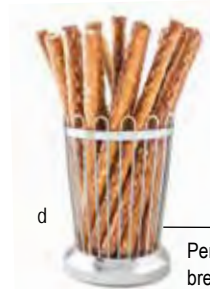

MERANDA COLLECTION™ BASKETS

- Integrated ramekin holders fit 2 oz and 3 oz ramekins on page 191
- Ramekins not included

Item #	Description	Min Order/ Case Pack
MERANDA COLLECTION™ BASKETS— HEAVYWEIGHT CHROME PLATED STEEL		
	H71758 Round, 8" dia x 3½"	1 ea / 6 ea
a.	H7175 Round, 12" dia x 3½"	1 ea / 6 ea
	H711372 Oval, 13 x 7 x 2"	1 ea / 6 ea
	H7176 Oval, 13¾ x 10¾ x 3¼"	1 ea / 6 ea
MERANDA COLLECTION™ BASKETS—BLACK POWDER COATED STEEL		
b.	H711372BK Oval, 13 x 7 x 2"	1 ea / 6 ea
c.	H711172BK Square, 11 x 7 x 2"	1 ea / 6 ea
REGENT™ BASKETS—18/8 STAINLESS STEEL		
d.	258 Round, 3¾" dia x 5¾"	1 ea / 12 ea
	6177 Round, 7" dia x 2¾"	1 ea / 24 ea
e.	6170 Round, 8" dia x 3¼"	1 ea / 18 ea
	6175 Round, 10" dia x 3¾"	1 ea / 12 ea
	6171 Oval, 7 x 6 x 2¾"	1 ea / 24 ea
	6174 Oval, 9½ x 7¼ x 3¼"	1 ea / 18 ea
f.	6176 Oval, 11 x 8¼ x 3¾"	1 ea / 12 ea
CHALET BASKETS—CHROME PLATED STEEL		
g.	4170 Round, 8¾" dia x 2¾"	1 ea / 12 ea
	4175 Round, 9¾" dia x 3¼"	1 ea / 18 ea
h.	4171 Oval, 7½ x 5½ x 2⅝"	1 ea / 12 ea
	4174 Oval, 9 x 6½ x 2¾"	1 ea / 12 ea
	4176 Oval, 11¾ x 8 x 3¼"	1 ea / 18 ea

a

b

c

REGENT™ BASKETS

d

Perfect for serving breadsticks

f

e