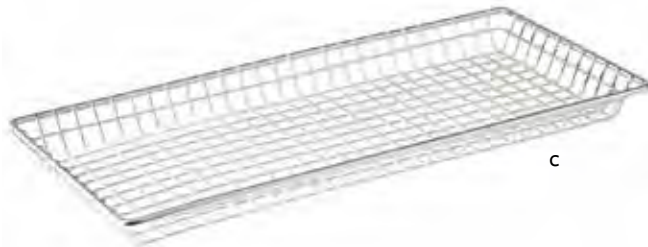

g

CHALET BASKETS

h

more than a **breeding** basket

WIRE SERVING BASKETS IN STAINLESS STEEL

Stainless Steel Wire Baskets aren't just for breeding! Our baskets are a great way to serve entrees, bread and sides while adding a casual touch to your serving presentation.

- For use with paper or fabric liners
- Heavy gauge Stainless Steel wire construction
- Stackable for easy storage and transport

Item #	Description	Min Order/ Case Pack
SERVING BASKETS-STAINLESS STEEL		
a.	▶ Rectangular Basket, 9¼ x 6¾ x 1½"	1 ea / 12 ea
b.	▶ Square Basket, 9¾ x 9¾ x 1½"	1 ea / 12 ea
c.	▶ Rectangular Basket, 14¼ x 6¾ x 1½"	1 ea / 12 ea
d.	▶ Rectangular Basket, 12 x 8 x 1½"	1 ea / 12 ea

a

b

c

d

the classic 2.0

CLASSIC SERVING BASKETS IN STAINLESS STEEL

Serve your burgers, sandwiches and sides in our new Stainless Steel versions of our classic serving baskets.

- For use with paper or fabric liners
- Stainless Steel wire construction
- Stackable for easy storage and transport

Item #	Description	Min Order/ Case Pack
SERVING BASKETS-STAINLESS STEEL		
a.	123472 Large Classic Oval Basket, 12 x 8½ x 2"	1 ea / 12 ea
b.	123471 Small Classic Oval Basket, 9½ x 6 x 2"	1 ea / 12 ea
c.	123473 Chicago Platter Basket, 11¼ x 7¾ x 2"	1 ea / 12 ea
d.	123475 Rectangular Grande Platter Basket, 10¾ x 7¾ x 1½"	1 ea / 12 ea
e.	123476 Rectangular Mas Grande Platter Basket, 11¾ x 8½ x 1½"	1 ea / 12 ea