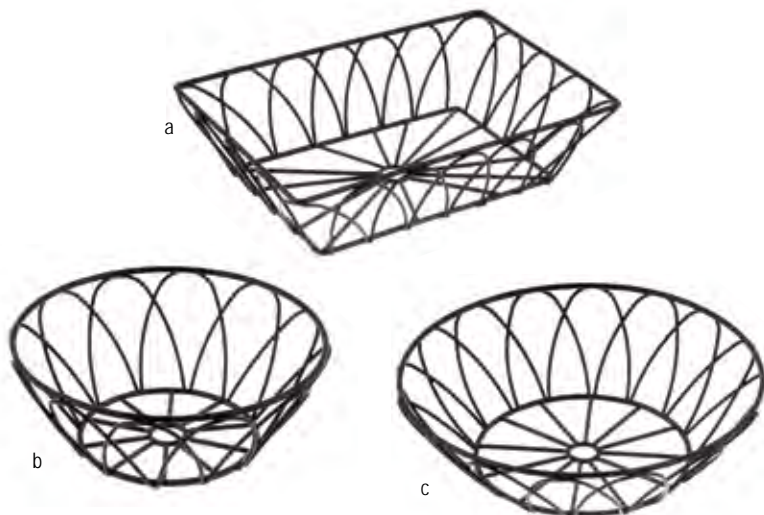

SERVING SOLUTIONS
SERVING COLLECTIONS

WIRE
BASKETS

PETAL COLLECTION™ BASKETS

Our new Petal Wire Serving Baskets add a unique flair to your setting. For use as bread baskets, side servers, breakfast settings and more!

- Available in varying shapes and styles
- Black Powder Coated Metal
- Hand Wash Recommended

Item #	Description	Min Order/ Case Pack
PETAL COLLECTION™ BASKETS—BLACK POWDER COATED METAL		
a. 10537	▶ Rectangular, 9 x 6 x 2½"	1 ea / 6 ea
b. 10534	▶ Round, 6" dia x 2¼"	1 ea / 6 ea
c. 10535	▶ Round, 8" dia x 2½"	1 ea / 6 ea
d. 10536	▶ Oval, 9 x 6 x 2½"	1 ea / 6 ea

DELTA COLLECTION™ BASKETS

Our new Delta Collection™ modernizes your serving presentation. Providing an elegant and eye-catching way to serve bread and sides or display fruit and veggies.

- Available in (3) sizes: 6, 8, and 10" diameter
- Constructed of black powder coated steel
- Hand wash only