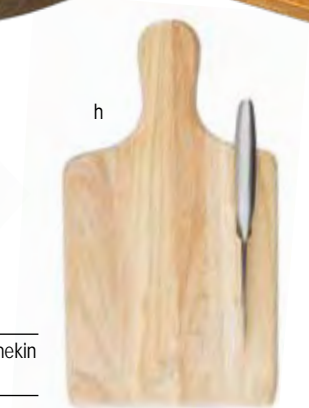

c

Each piece is naturally unique with its organic live-edge and rich graining

d

e

f

Item #	Description	Min Order/ Case Pack
ACACIA COLLECTION™ BOARDS- ACACIA WOOD WITH BRUSHED NICKEL EYELET		
BREAD BOARDS		
a. 123480	5½ x 6 x ½" (2¼" Handle)	1 ea / 6 ea
ACAMBB1206	8 x 6¼ x ½" (4" Handle)	1 ea / 12 ea
ACAMBB1507	10½ x 7¼ x ½" (4½" Handle)	1 ea / 12 ea
RECTANGULAR DISPLAY BOARDS, NICKEL PLATED HANDLES		
ACAMR1606	14 x 6 x ½" (1¼" Handles)	1 ea / 8 ea
b. ACAMR2007	17 x 7 x ½" (1¼" Handles)	1 ea / 8 ea
ROUND DISPLAY BOARDS, NICKEL PLATED HANDLES		
ACAMR10	10" dia x ½" (4" Handle)	1 ea / 12 ea
c. ACAMR12	12" dia x ½" (4" Handle)	1 ea / 8 ea
ACAMR14	14" dia x ½" (4" Handle)	1 ea / 6 ea
ASHWOOD COLLECTION™ DISPLAY BOARDS-ASHWOOD		
ROUND DISPLAY BOARDS		
d. ASHR1410	14 x 10 x ½"	1 ea / 12 ea
ASHR1612	16 x 12 x ½"	1 ea / 12 ea
ASHR1814	18 x 14 x ½"	1 ea / 8 ea
TRADITIONAL BREAD BOARDS- NATURAL WOOD FINISH		
e. 79	Bread Board, 13½ x 7½ x ¾" (4" Handle)	1 ea / 12 ea
f. 79A	Bread Board, 2¾" dia Insert, 13½ x 7½ x ¾" (4" Handle)	1 ea / 12 ea
g. 79C	Bread Board, 2¾" dia Insert, Knife Slot, 13½ x 7½ x ¾" (4" Handle)	1 ea / 12 ea
h. 79K	Bread Board, Knife Slot, 13½ x 7½ x ¾" (4" Handle)	1 ea / 12 ea

ACACIA COLLECTION™

Brushed Nickel Eyelet

a

b

c

Nickel Plated Handles

ASHWOOD COLLECTION™

- Display and serve with elegance
- Attractive natural Ashwood paddles add texture and style to any setting

d

TRADITIONAL BREAD BOARDS

e

f

Holds 2 & 3 oz Ramekins and Flared Sauce Cups

g

Knife and ramekin not included

h