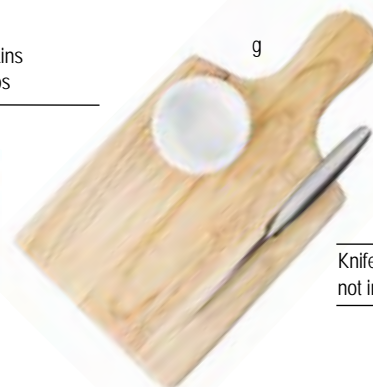

c

Each piece is naturally unique with its organic live-edge and rich graining

d

e

f

Item #	Description	Min Order/ Case Pack
ACACIA COLLECTION™ BOARDS- ACACIA WOOD WITH BRUSHED NICKEL EYELET		
BREAD BOARDS		
a. 123480	5½ x 6 x ½" (2¼" Handle)	1 ea / 6 ea
ACAMBB1206	8 x 6¼ x ½" (4" Handle)	1 ea / 12 ea
ACAMBB1507	10½ x 7¼ x ½" (4½" Handle)	1 ea / 12 ea
RECTANGULAR DISPLAY BOARDS, NICKEL PLATED HANDLES		
ACAMR1606	14 x 6 x ½" (1¼" Handles)	1 ea / 8 ea
b. ACAMR2007	17 x 7 x ½" (1¼" Handles)	1 ea / 8 ea
ROUND DISPLAY BOARDS, NICKEL PLATED HANDLES		
ACAMR10	10" dia x ½" (4" Handle)	1 ea / 12 ea
c. ACAMR12	12" dia x ½" (4" Handle)	1 ea / 8 ea
ACAMR14	14" dia x ½" (4" Handle)	1 ea / 6 ea
ASHWOOD COLLECTION™ DISPLAY BOARDS-ASHWOOD		
ROUND DISPLAY BOARDS		
d. ASHR1410	14 x 10 x ½"	1 ea / 12 ea
ASHR1612	16 x 12 x ½"	1 ea / 12 ea
ASHR1814	18 x 14 x ½"	1 ea / 8 ea
TRADITIONAL BREAD BOARDS- NATURAL WOOD FINISH		
e. 79	Bread Board, 13½ x 7½ x ¾" (4" Handle)	1 ea / 12 ea
f. 79A	Bread Board, 2¾" dia Insert, 13½ x 7½ x ¾" (4" Handle)	1 ea / 12 ea
g. 79C	Bread Board, 2¾" dia Insert, Knife Slot, 13½ x 7½ x ¾" (4" Handle)	1 ea / 12 ea
h. 79K	Bread Board, Knife Slot, 13½ x 7½ x ¾" (4" Handle)	1 ea / 12 ea

ACACIA COLLECTION™

Brushed Nickel Eyelet

a

b

c

Nickel Plated Handles

ASHWOOD COLLECTION™

- Display and serve with elegance
- Attractive natural Ashwood paddles add texture and style to any setting

d

TRADITIONAL BREAD BOARDS

e

f

Holds 2 & 3 oz Ramekins and Flared Sauce Cups

g

Knife and ramekin not included

h